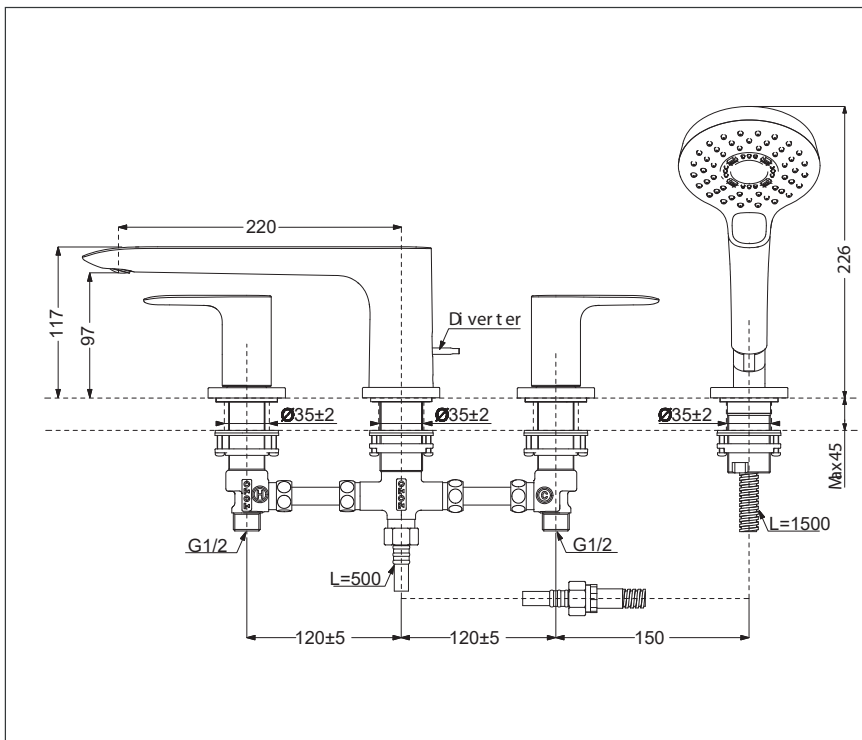

Parts Description

- **TBG04202T**
  4-hole Bath & Shower Set

Please consult a TOTO representative for details

TOTO (THAILAND) CO.,LTD

Bangkok Office : G Tower Grand Rama 9,12th Floor, South Wing, 9 Rama IX Road, Huaykwang Sub-district, Huaykwang District, Bangkok. 10310 Thailand
Tel : +(66)2-117-9520(AUTO) Fax : +(66)2-117-9527
th.toto.com

All rights reserved by TOTO company. Specifications and size are subject to change without notice.