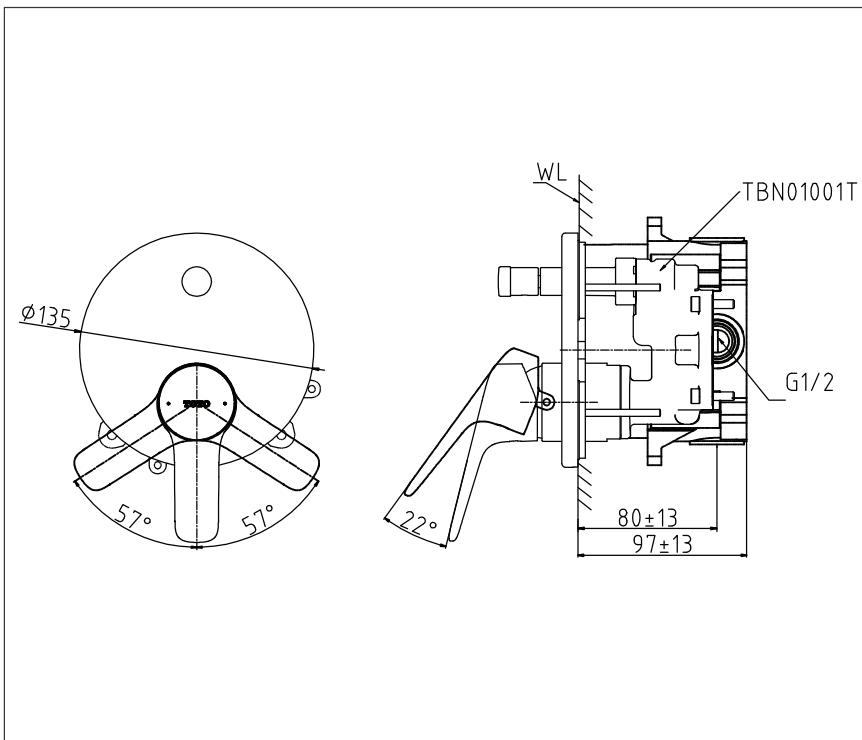

TBG03S04T

(*included **TBN01001T**)

GS Series Single Lever Shower Mixer with diverter

Features

- Design Concept is Gorgeous and Regal
- TOTO original cartridge for smooth control
- High corrosion resistance plating

Specifications

Finish : Chrome

Material : Brass

Parts Description

- **TBG03304T**
Single Lever Shower Mixer with diverter
with Mini Unit **TBN01001T**

Please consult a TOTO representative for details

TOTO (THAILAND) CO.,LTD