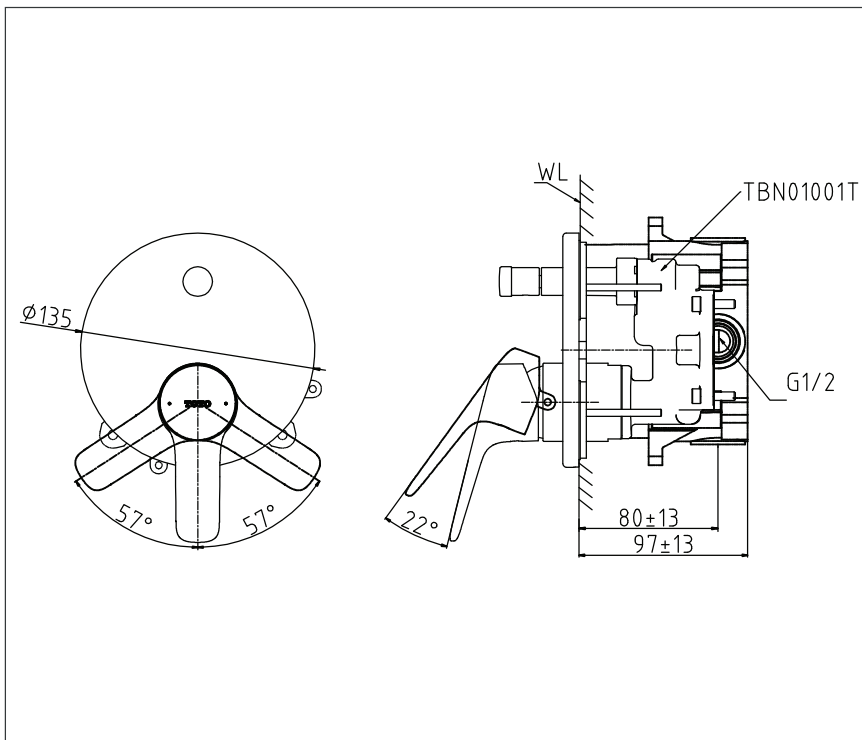

*GS Series
Single Lever Shower Mixer with diverter
(w/o box)*

Features

- Design Concept is Gorgeous and Regal
- TOTO original cartridge for smooth control
- High corrosion resistance plating

Specifications

Finish : Chrome

Material : Brass

Parts Description

- **TBG03304T**
Single Lever Shower Mixer with diverter

Optional Parts

- TBN01001T
Concealed Box

Please consult a TOTO representative for details