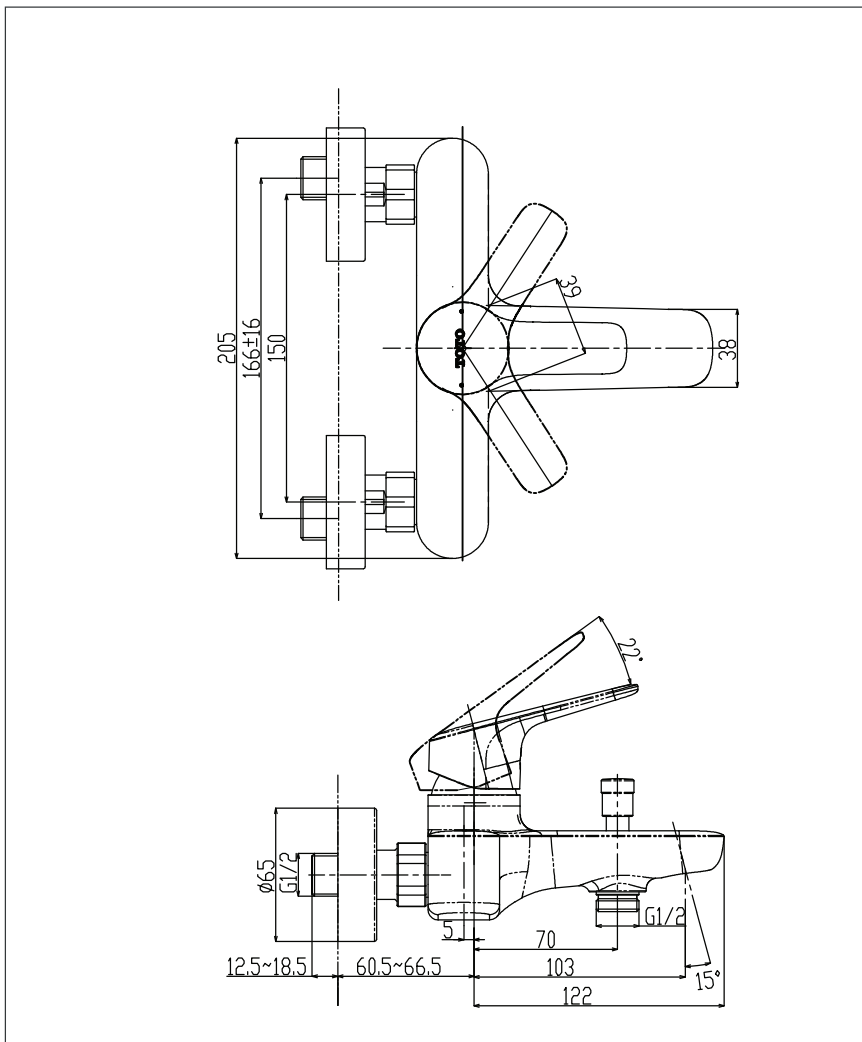

### Specifications

Finish : Chrome

Material : Brass

Water Pressure : 0.05 ~ 1.0 Mpa

### Parts Description

- **TBG03302T**  
Exposed Single Lever Bath &  
Shower Mixer

Please consult a TOTO representative for details

TOTO (THAILAND) CO.,LTD

Bangkok Office : G Tower Grand Rama 9,12th Floor, South Wing, 9 Rama IX Road,Huaykwang Sub-district,Huaykwang District, Bangkok. 10310 Thailand  
Tel : +(66)2-117-9520(AUTO) Fax : +(66)2-117-9527  
th.toto.com

## Flow Rate