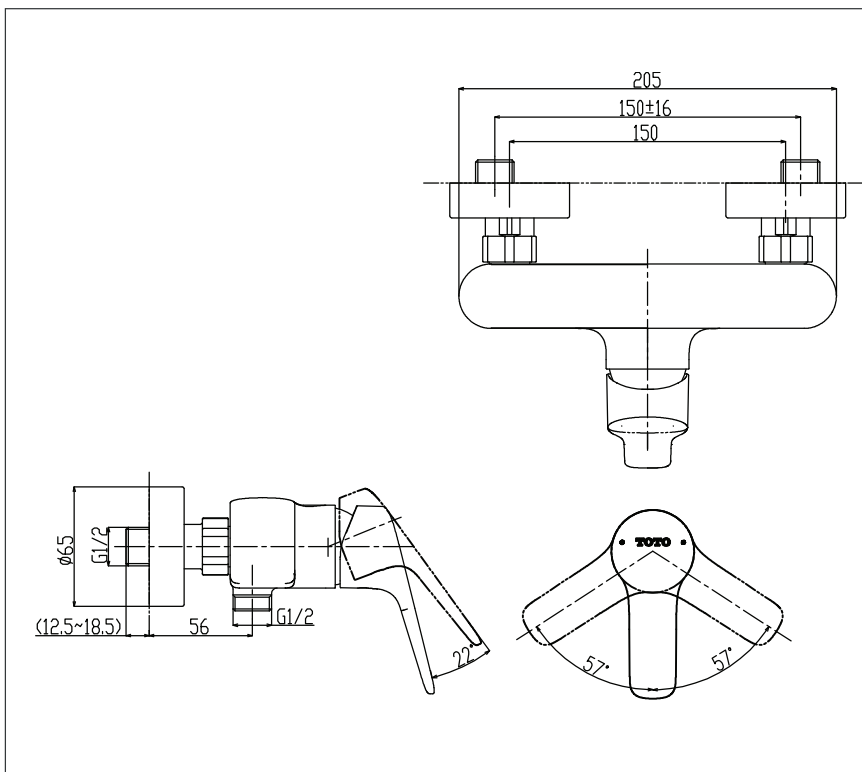

GS Series
Exposed Single Lever Shower Mixer

Features

- Design Concept is Gorgeous and Regal
- TOTO original cartridge for smooth control
- High corrosion resistance plating

Specifications

Finish : Chrome

Material : Brass

Water Pressure : 0.05 ~ 1.0 Mpa

Parts Description

- **TBG03301T**
Exposed Single Lever Shower Mixer

Please consult a TOTO representative for details

Flow Rate