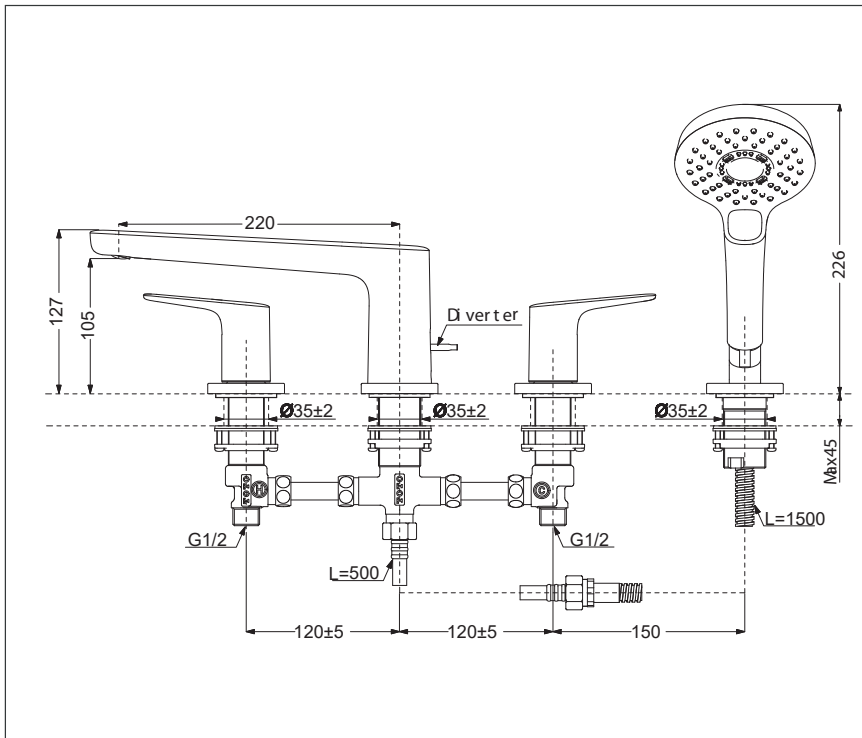

Parts Description

- **TBG03202T**
  4-hole Bath & Shower Set

Please consult a TOTO representative for details

TOTO (THAILAND) CO.,LTD

Bangkok Office : G Tower Grand Rama 9,12th Floor, South Wing, 9 Rama IX Road, Huaykwang Sub-district, Huaykwang District, Bangkok. 10310 Thailand
Tel : +(66)2-117-9520(AUTO) Fax : +(66)2-117-9527
th.toto.com

All rights reserved by TOTO company. Specifications and size are subject to change without notice.