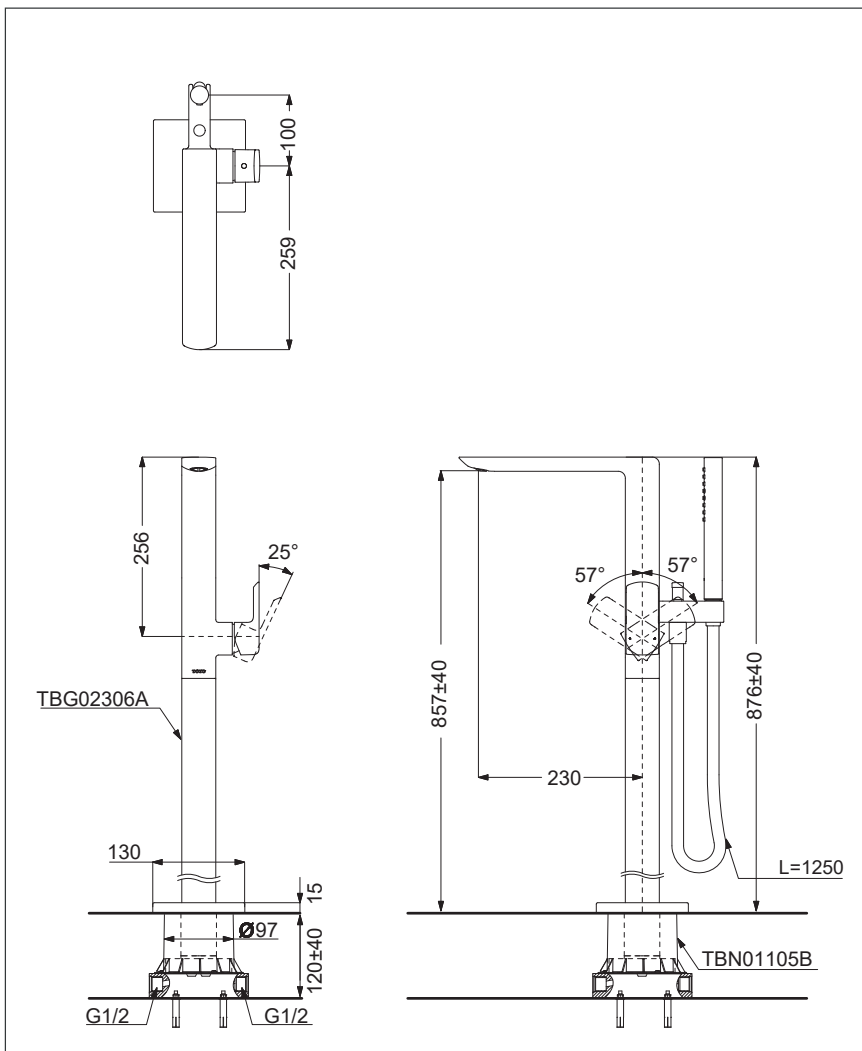

GR Series
Floor-standing
Bath & Shower Set

TBG02306T

Features

- Design Concept is Gorgeous and Regal
- 1 mode function hand shower (Comfort Wave)

Specifications

Finish : Chrome

Material : Brass (Faucet)
Plastic (Hand Shower)

Parts Description

- **TBG02306T**
Floor-standing
Bath & Shower Set

Please consult a TOTO representative for details