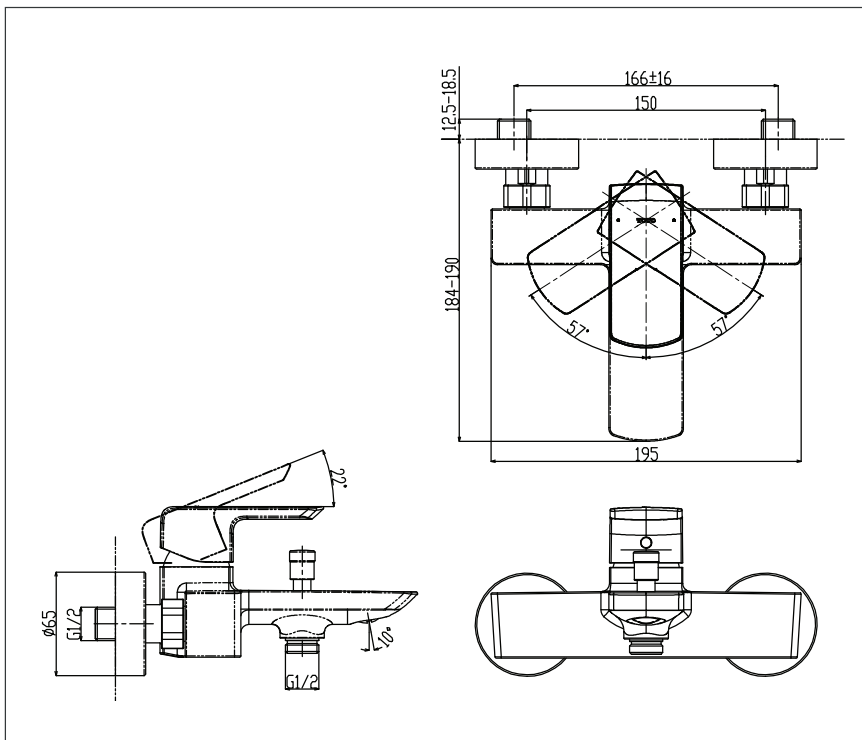

GR Series
Exposed Single Lever Bath &
Shower Mixer

Features

- Design Concept is Gorgeous and Regal
- TOTO original cartridge for smooth control
- High corrosion resistance plating

Specifications

Finish : Chrome

Water Pressure : 0.05 ~ 1.0 Mpa

Material : Brass

Parts Description

- **TBG02302T**
Exposed Single Lever Bath &
Shower Mixer

Please consult a TOTO representative for details

Flow Rate