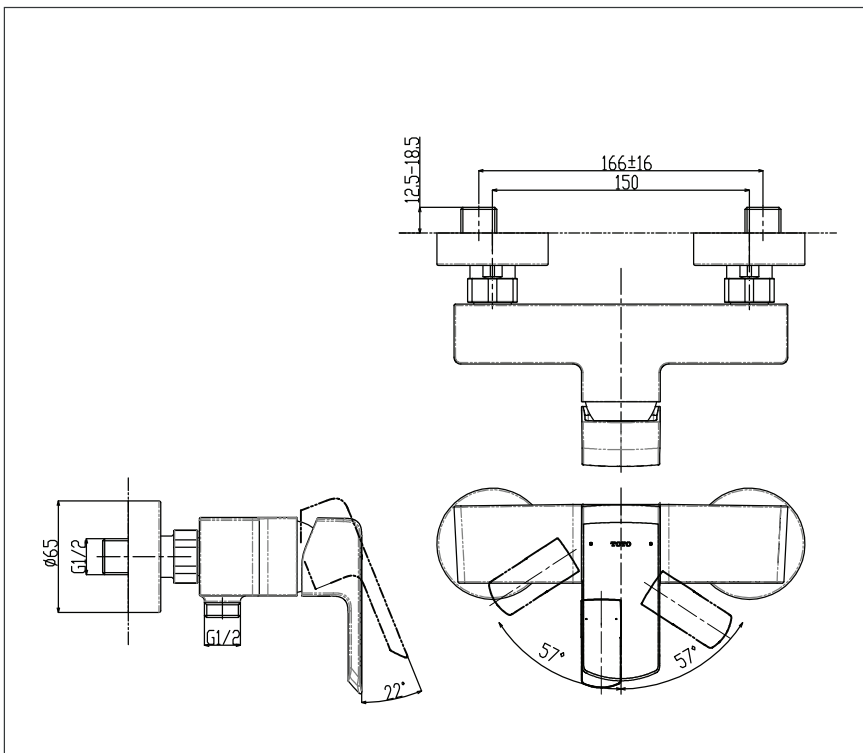

GR Series
Exposed Single Lever Shower Mixer

Features

- Design Concept is Gorgeous and Regal
- TOTO original cartridge for smooth control
- High corrosion resistance plating

Specifications

Finish : Chrome

Water Pressure : 0.05 ~ 1.0 Mpa

Material : Brass

Parts Description

- **TBG02301T**
Exposed Single Lever Shower Mixer

Please consult a TOTO representative for details

Flow Rate