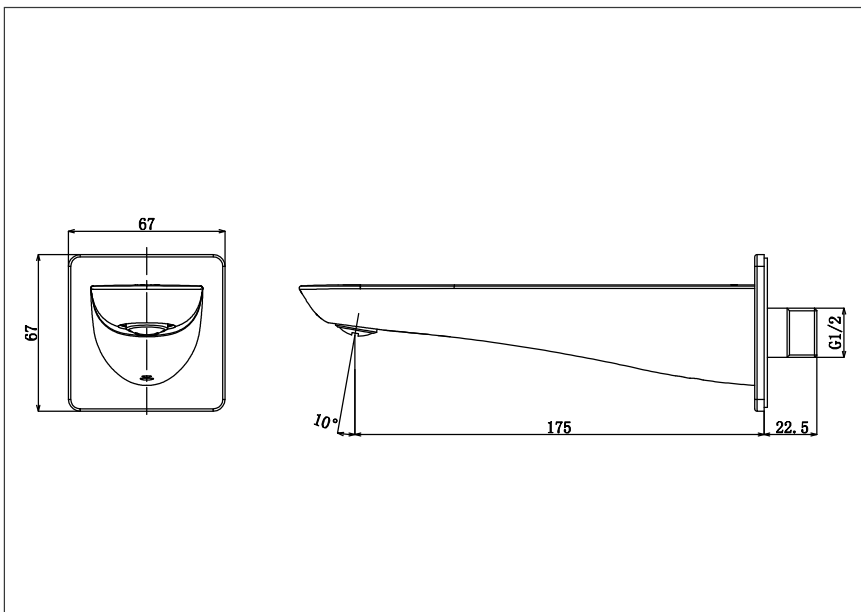

GR Series Bath spout

Features

- Design concept is gorgeous and regal

Specifications

Finish : Chrome

Material : Brass

Parts Description

- **TBG02001T**
Bath spout

Please consult a TOTO representative for details

Flow Rate