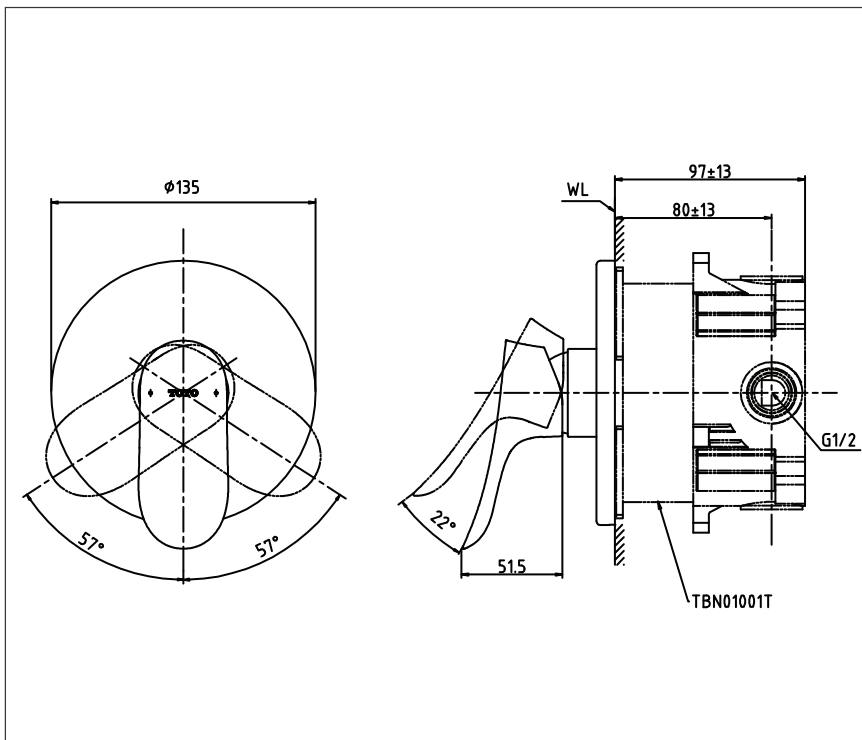

TBG01S03T

(*included **TBN01001T**)

GO Series Single Lever Shower Mixer

Features

- Contemporary styling

Specifications

Finish : Chrome

Material : Brass

Parts Description

- **TBG01303T**

Single Lever Shower Mixer
with Mini Unit **TBN01001T**

Please consult a TOTO representative for details

TOTO (THAILAND) CO.,LTD

Bangkok Office : G Tower Grand Rama 9,12th Floor, South Wing, 9 Rama IX Road,Huaykwang Sub-district,Huaykwang District, Bangkok. 10310 Thailand
Tel : +(66)2-117-9520(AUTO) Fax : +(66)2-117-9527
th.toto.com