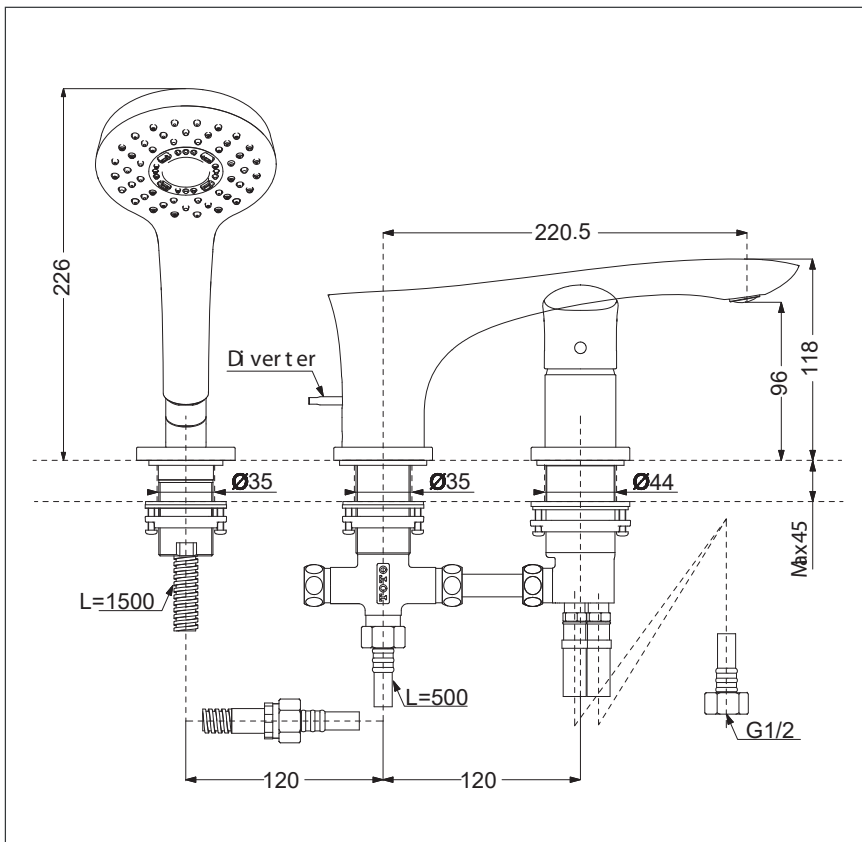

GO Series Bath filler (3-hole)

Features

- Design concept is gorgeous and organic
- Safety control with heat insulating handle.
- 1 mode function hand shower (Round Shape, Comfort Wave)

Specifications

Finish	: Chrome
Material	: Brass (Faucet) Plastic (Hand Shower)

Parts Description

- **TBG01305T**
Bath filler
(3-hole)

Please consult a TOTO representative for details

TOTO (THAILAND) CO.,LTD

Bangkok Office : G Tower Grand Rama 9,12th Floor, South Wing, 9 Rama IX Road, Huaykwang Sub-district, Huaykwang District, Bangkok. 10310 Thailand
Tel : +(66)2-117-9520(AUTO) Fax : +(66)2-117-9527
th.toto.com