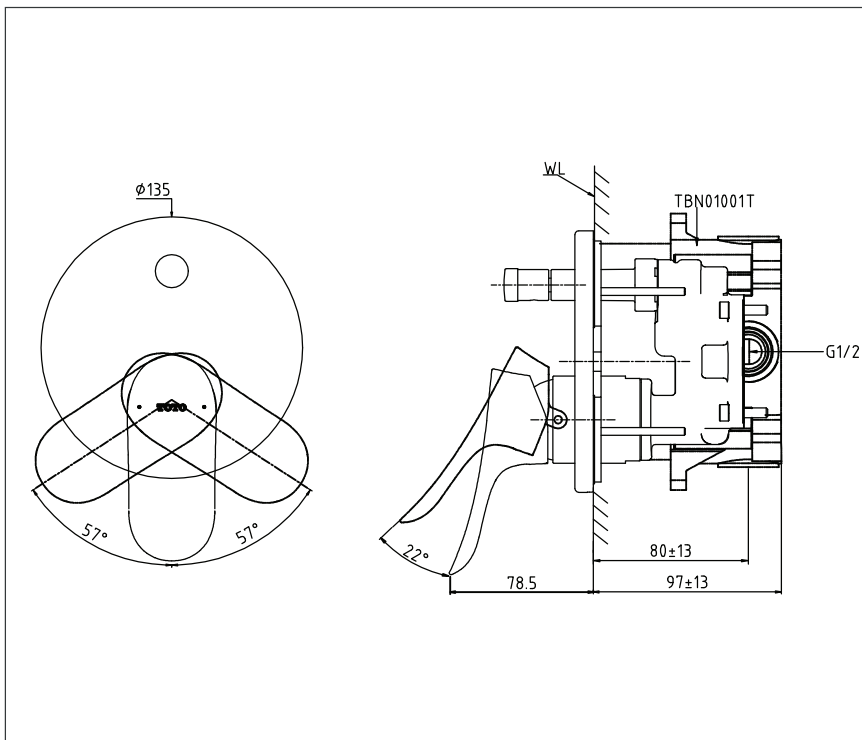

### Parts Description

- **TBG01304T**  
Single Lever Shower Mixer with diverter

Optional Parts  
○ TBN01001T  
Concealed Box

Please consult a TOTO representative for details

TOTO (THAILAND) CO.,LTD

Bangkok Office : G Tower Grand Rama 9,12th Floor, South Wing, 9 Rama IX Road, Huaykwang Sub-district, Huaykwang District, Bangkok. 10310 Thailand  
Tel : +(66)2-117-9520(AUTO) Fax : +(66)2-117-9527  
th.toto.com