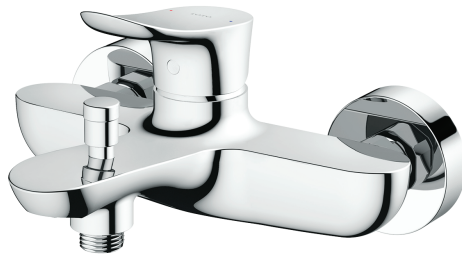

TBG01302T

GO Series
Exposed Single Lever Bath &
Shower Mixer

Features

- Design Concept is Gorgeous and Organic.

Specifications

Finish : Chrome

Material : Brass

Water Pressure : 0.05Mpa ~ 1.0Mpa

Parts Description

- **TBG01302T**
Exposed Single Lever Bath &
Shower Mixer

Please consult a TOTO representative for details

TOTO (THAILAND) CO.,LTD

Bangkok Office : G Tower Grand Rama 9,12th Floor, South Wing, 9 Rama IX Road, Huaykwang Sub-district, Huaykwang District, Bangkok. 10310 Thailand
Tel : +(66)2-117-9520(AUTO) Fax : +(66)2-117-9527
th.toto.com