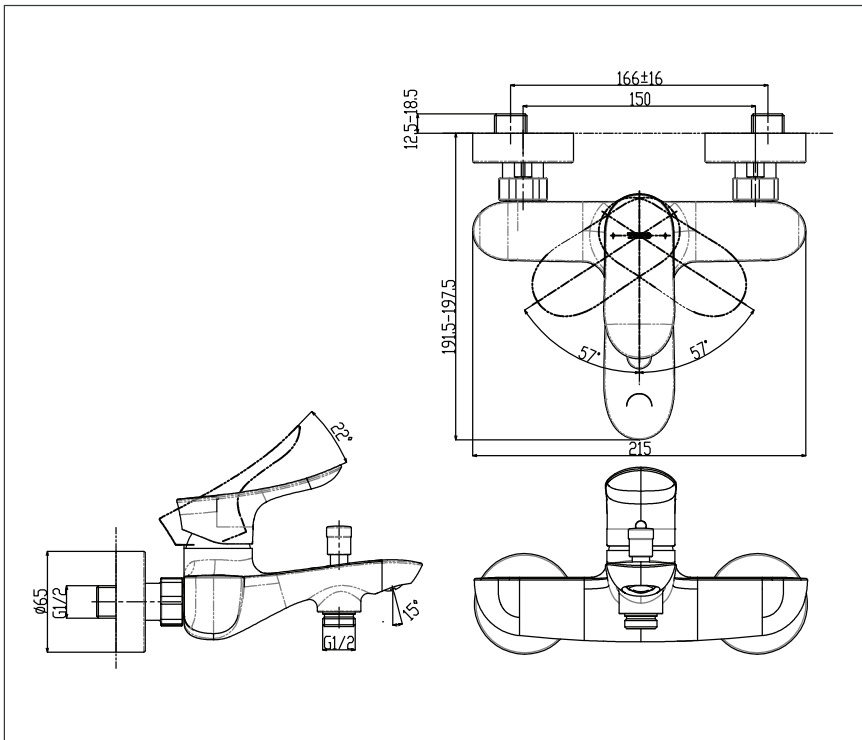

TBG01302T

GO Series
Exposed Single Lever Bath &
Shower Mixer

Features

- Design Concept is Gorgeous and Organic.

Specifications

Finish : Chrome

Material : Brass

Water Pressure : 0.05Mpa ~ 1.0Mpa

Parts Description

- **TBG01302T**
Exposed Single Lever Bath &
Shower Mixer

Please consult a TOTO representative for details

TOTO (THAILAND) CO.,LTD

Bangkok Office : G Tower Grand Rama 9,12th Floor, South Wing, 9 Rama IX Road, Huaykwang Sub-district, Huaykwang District, Bangkok. 10310 Thailand
Tel : +(66)2-117-9520(AUTO) Fax : +(66)2-117-9527
th.toto.com

All rights reserved by TOTO company. Specifications and size are subject to change without notice.

Flow Rate