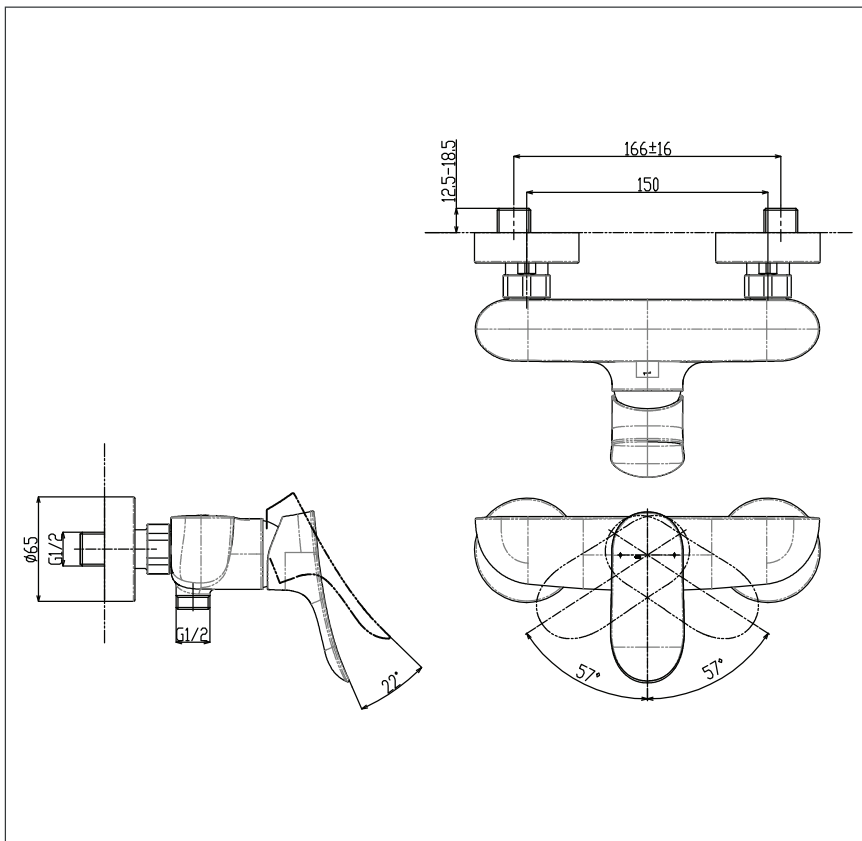

## Specifications

Finish : Chrome

Material : Brass

Water Pressure : 0.05Mpa ~ 1.0Mpa

## Parts Description

- **TBG01301T**  
Exposed Single Lever Shower Mixer

Please consult a TOTO representative for details

## Flow Rate