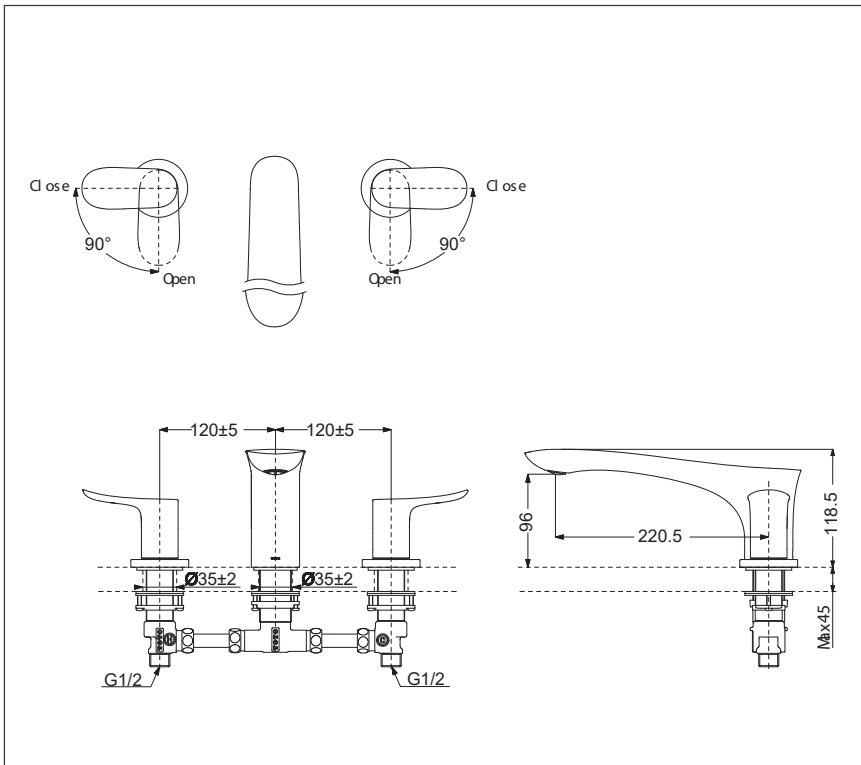

TBG01201T

GO Series
Bath filler without shower
(3-hole)

Features

- Design concept is gorgeous and organic
- Safety control with heat insulating handle

Specifications

Finish : Chrome

Water Pressure : 0.07 ~ 1.0 Mpa

Parts Description

- **TBG01201T**
Bath filler without shower (3-hole)

Please consult a TOTO representative for details

Flow Rate