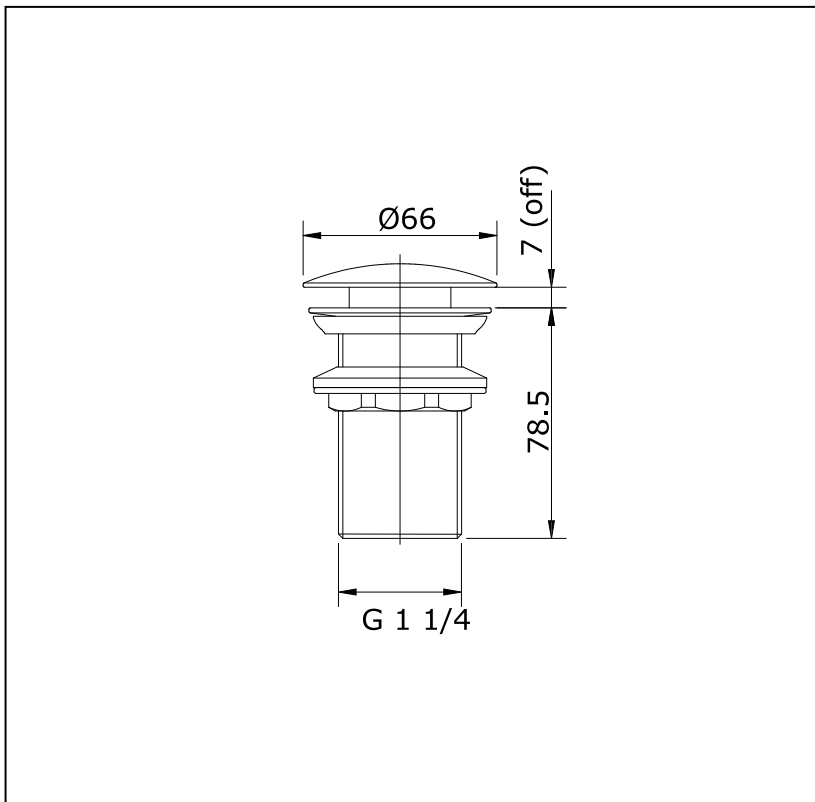

Drawing:

Remarks:

Please consult TOTO sales representative for detail.