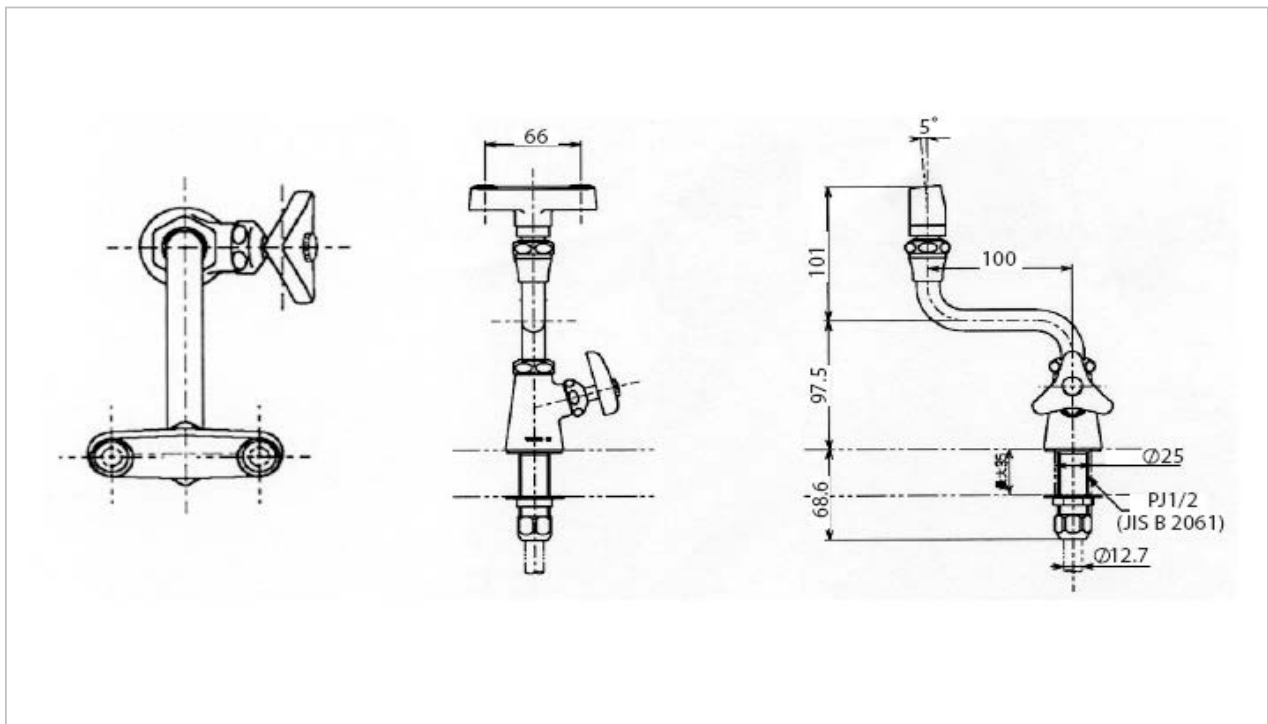

TOTO

FAUCET&SHOWER

T249NX

Multi-Purpose Faucet

Product Features

Counter Faucet for Eye Washing

Suggestion Fittings & Parts

Remark : We reserve the right to change some parts for suitability.