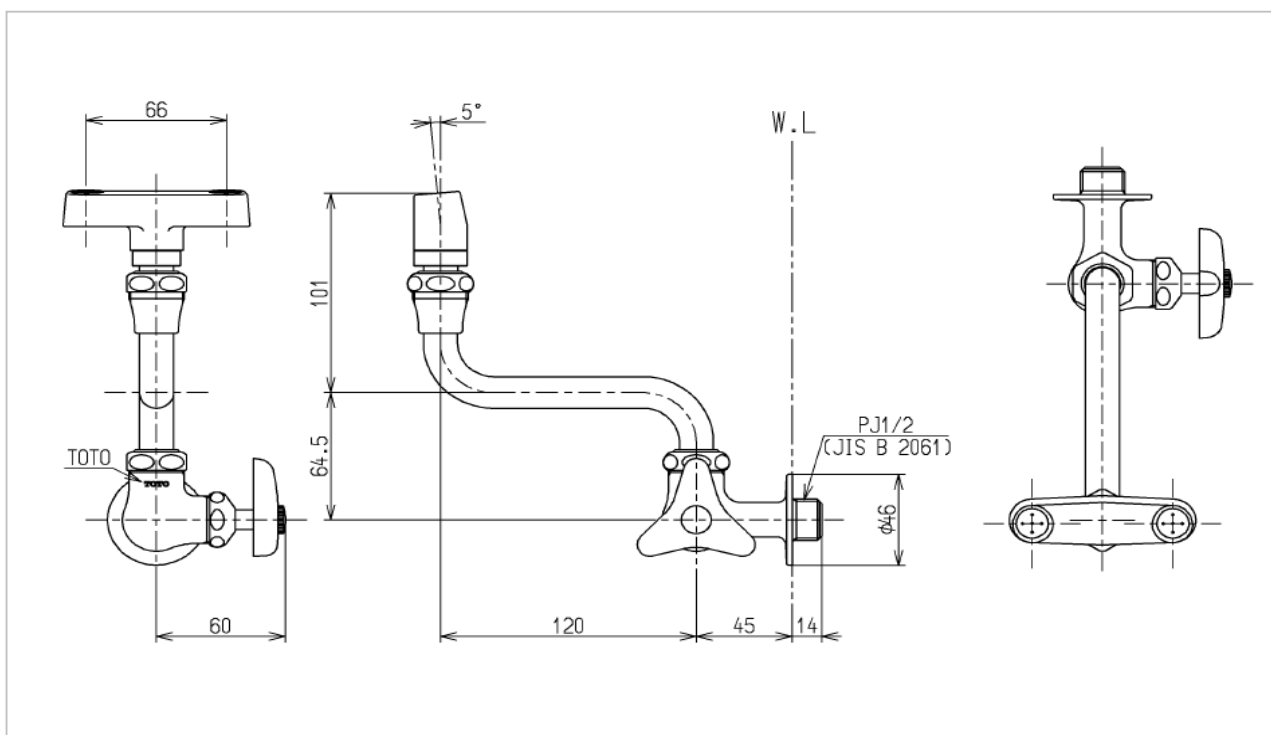

Multi-Purpose Faucet

Product Features

Wall Faucet for Eye Washing

Suggestion Fittings & Parts

Remark : We reserve the right to change some parts for suitability.

TOTO (THAILAND) CO.,LTD
Bangkok Office : G Tower Grand Rama 9,12th Floor, South Wing,9 Rama IX Road,
Huaykwang Sub-district,Huaykwang District, Bangkok. 10310 Thailand
Tel : +(66)2-117-9520(AUTO) Fax : +(66)2-117-9527
th.toto.com