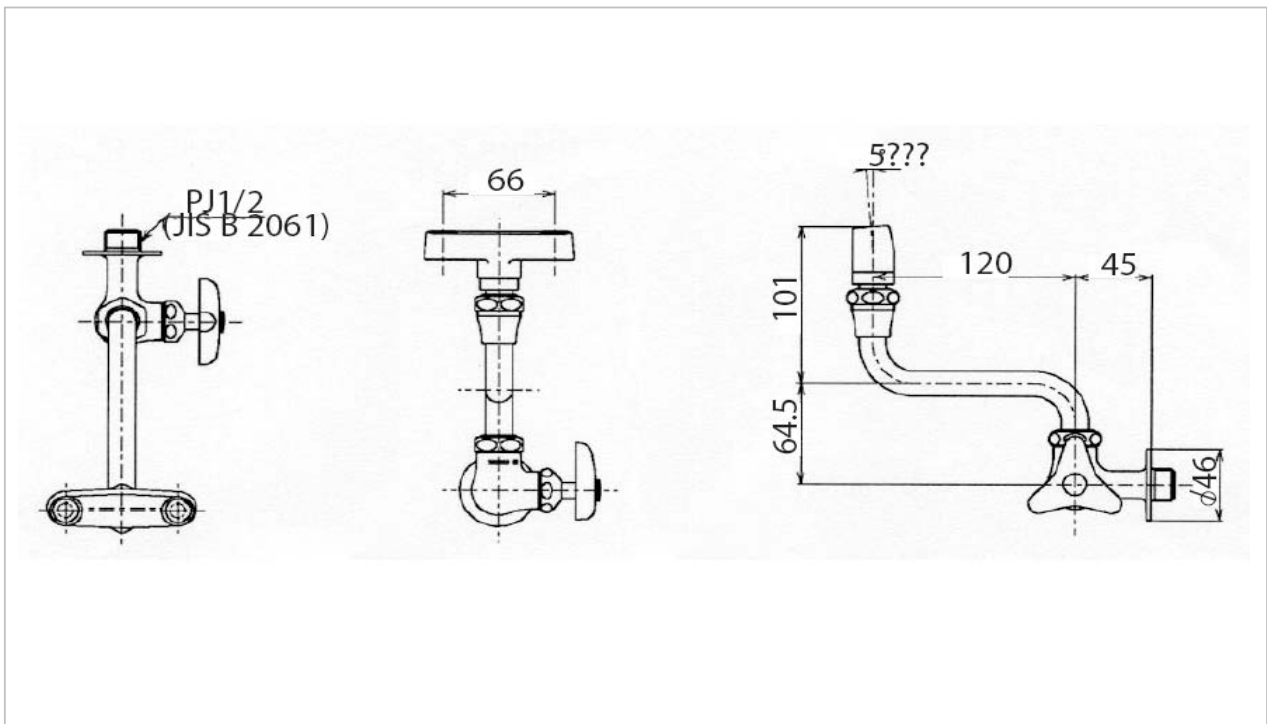

**TOTO**

**FAUCET&SHOWER**

**T248NX**

*Multi-Purpose Faucet*

**Product Features**

Wall Faucet for Eye Washing

**Suggestion Fittings & Parts**

Remark : We reserve the right to change some parts for suitability.