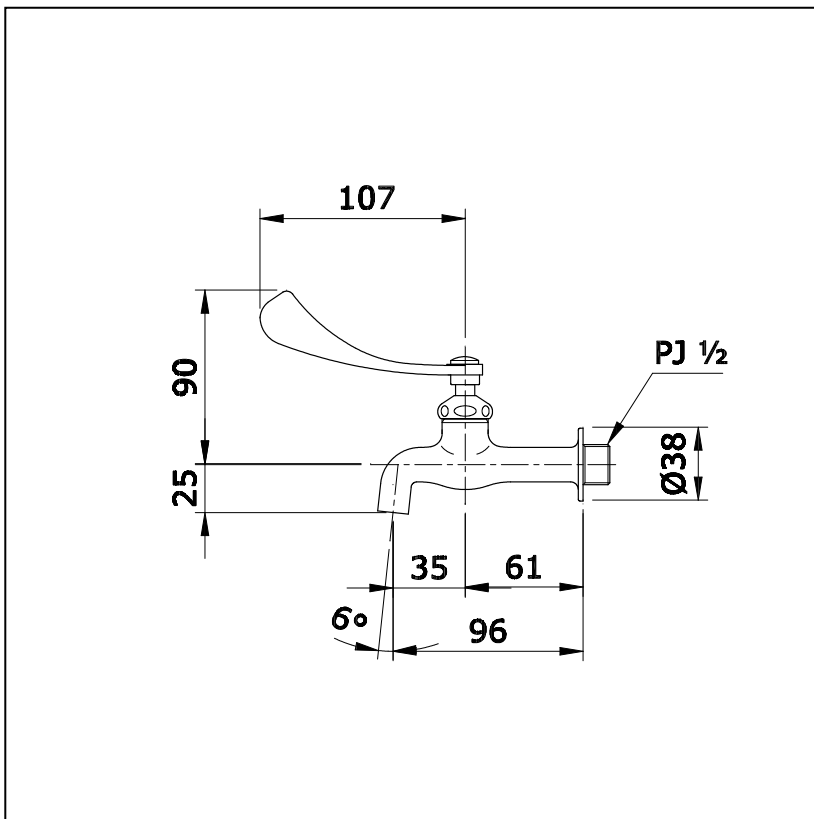

Item number: **T23BQ13N** OTHER FAUCETS

Features

Specifications

Water Pressure : 0.05MPa -0.75MPa
Hole : 1 Hole
Finish : Nickel Chrome
Material : Brass
Flow Rate/ : >12L/min @0.1MPa.
Water usage

Parts description

● T23BQ13N

Lever Handle Sink Tap

Drawing:

Remarks:

Please result TOTO sales representative for detail.