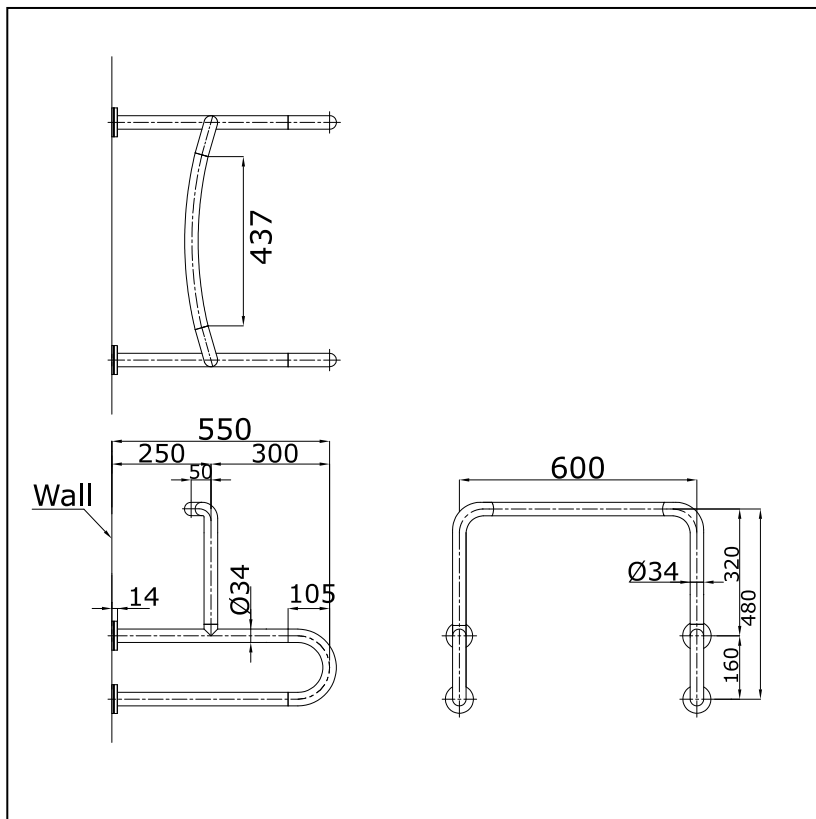

Item number: **T114CU2V1NW**

Features

-
-
-

Specifications

Finish : Nickel Chrome
 Material : Brass

Parts description

- **T114CU2V1NW**
 Handrail for Urinal White
 (Size : 600Wx550Dx480H mm, Ø34 mm)

Drawing: