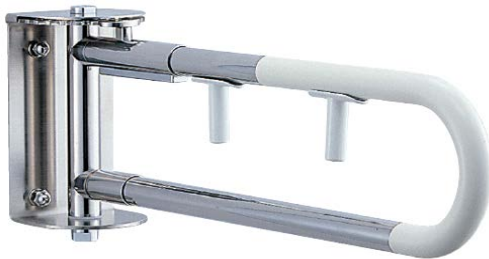

TOTO

BATHROOM ACCESSORY

T114CS7R

Barrier Free

Product Features

Multi-Purpose Handrail Swing Type
To keep more space, especially,
for people on the wheel chair
will be convenient to approach the toilet
and can be locked at any swing position.

Size : 700 mm

Suggestion Fittings & Parts

Remark : We reserve the right to change some parts for suitability.

TOTO (THAILAND) CO.,LTD

Bangkok Office : 598 Q House Ploenjit Building., G floor., Ploenchit Rd., Lumpini, Pathumwan, Bangkok. 10330 Thailand

Tel : +(66)2-650-9925(AUTO) Fax : +(66)2-650-9923-4

www.toto.co.th