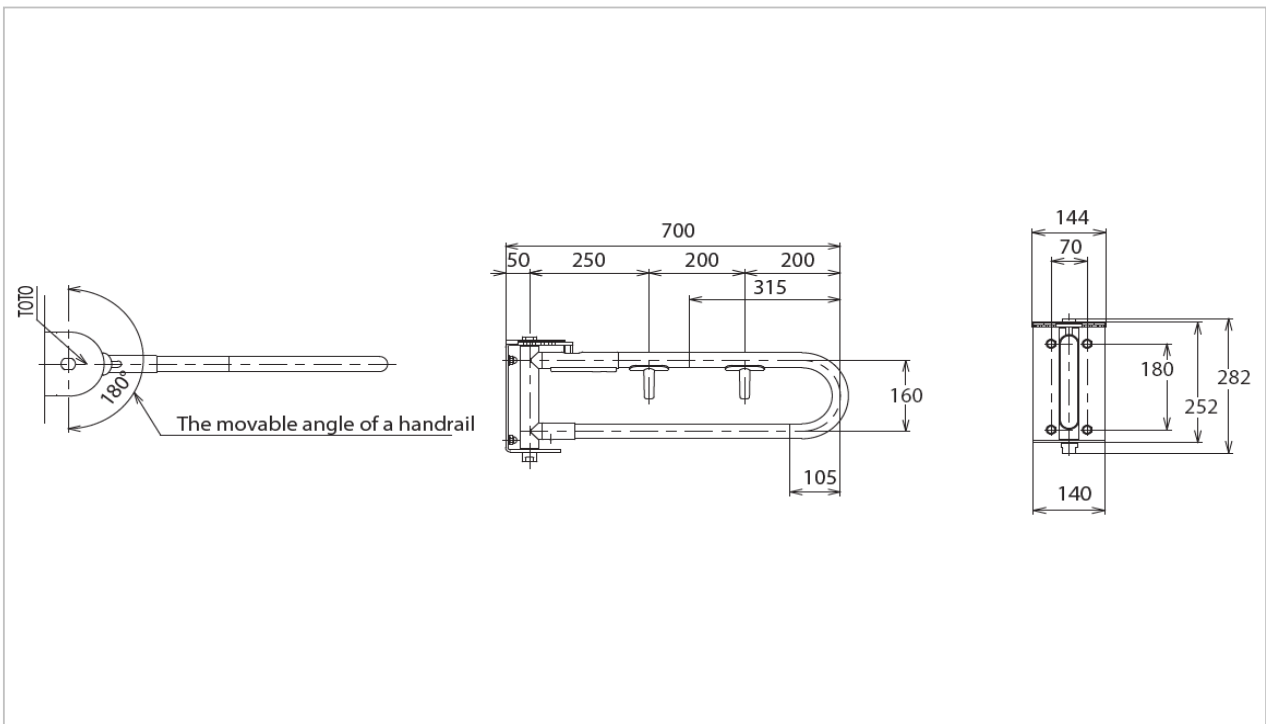

TOTO

BATHROOM ACCESSORY

T114CS7R

Barrier Free

Product Features

Multi-Purpose Handrail Swing Type
To keep more space, especially,
for people on the wheel chair
will be convenient to approach the toilet
and can be locked at any swing position.

Size : 700 mm

Suggestion Fittings & Parts

Remark : We reserve the right to change some parts for suitability.

TOTO (THAILAND) CO.,LTD

Bangkok Office : 598 Q House Ploenjit Building., G floor., Ploenchit Rd., Lumpini, Pathumwan, Bangkok. 10330 Thailand