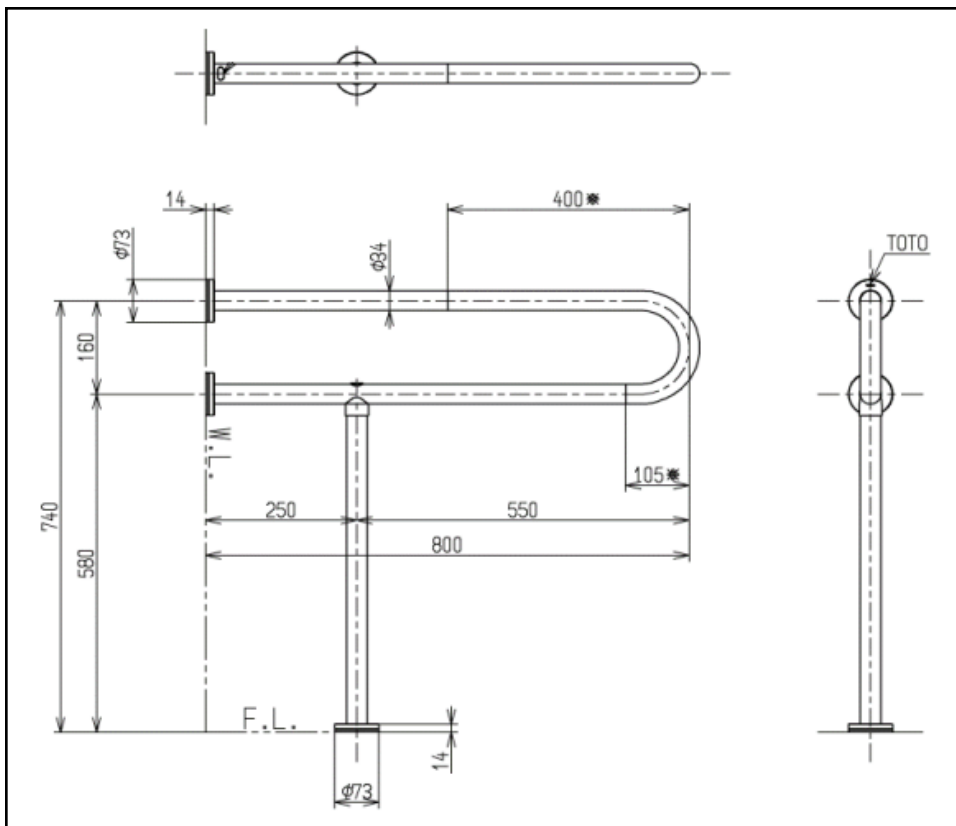

Item number: **T114CP3R#NW1**

## Parts description

- **T114CP3R#NW1**  
Handrail White  
(Length : 800 mm, Ø34 mm)

## Drawing: