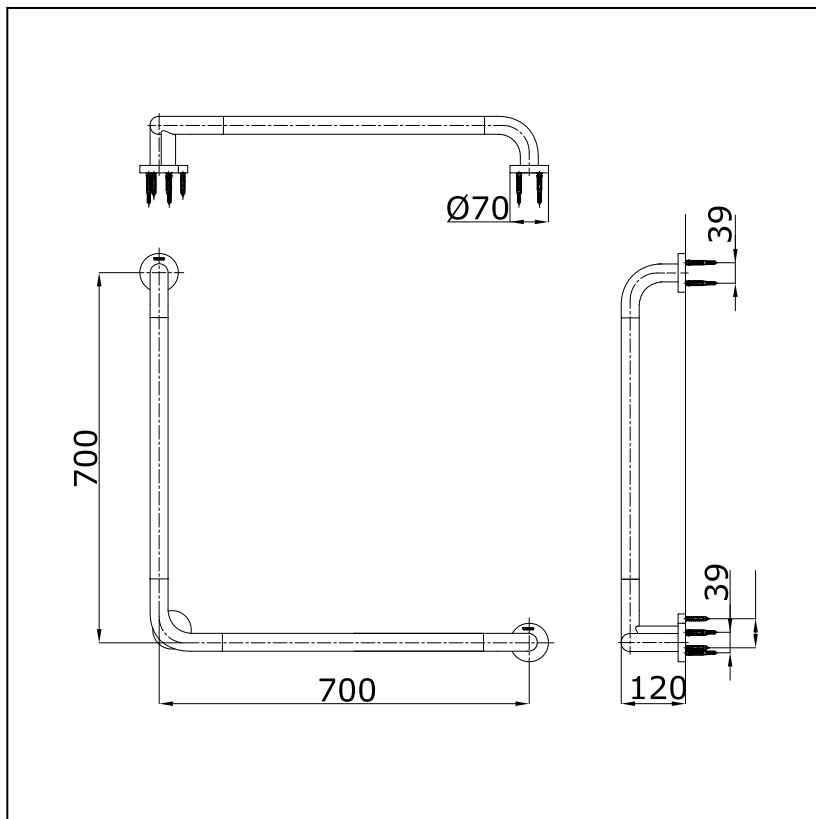

Drawing:

Remarks:

Please result TOTO sales representative for detail.