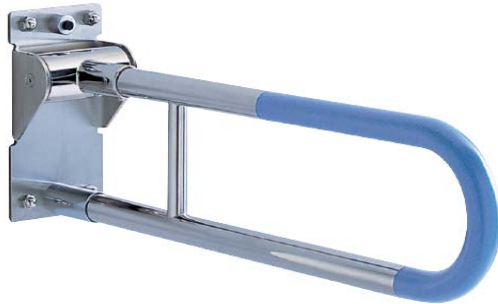

Barrier Free

### Product Features

Multi-Purpose Handrail Lift-up Type  
To keep more space, especially,  
for people on the wheel chair  
will be convenient to approach the toilet  
and easily lift it up when they leave.

Size : 700 mm