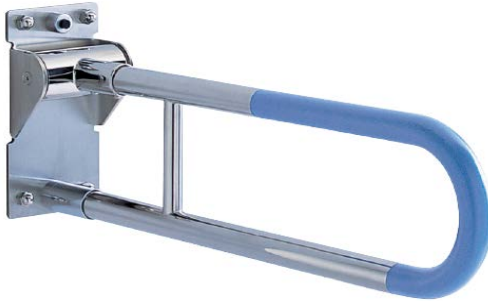

TOTO

BATHROOM ACCESSORY

T114CH7

Barrier Free

Product Features

Multi-Purpose Handrail Lift-up Type
To keep more space, especially,
for people on the wheel chair
will be convenient to approach the toilet
and easily lift it up when they leave.

Size : 700 mm

Suggestion Fittings & Parts

Remark : We reserve the right to change some parts for suitability.

TOTO (THAILAND) CO.,LTD

Bangkok Office : 598 Q House Ploenjit Building., G floor., Ploenchit Rd., Lumpini, Pathumwan, Bangkok. 10330 Thailand

Tel : +(66)2-650-9925(AUTO) Fax : +(66)2-650-9923-4

www.toto.co.th