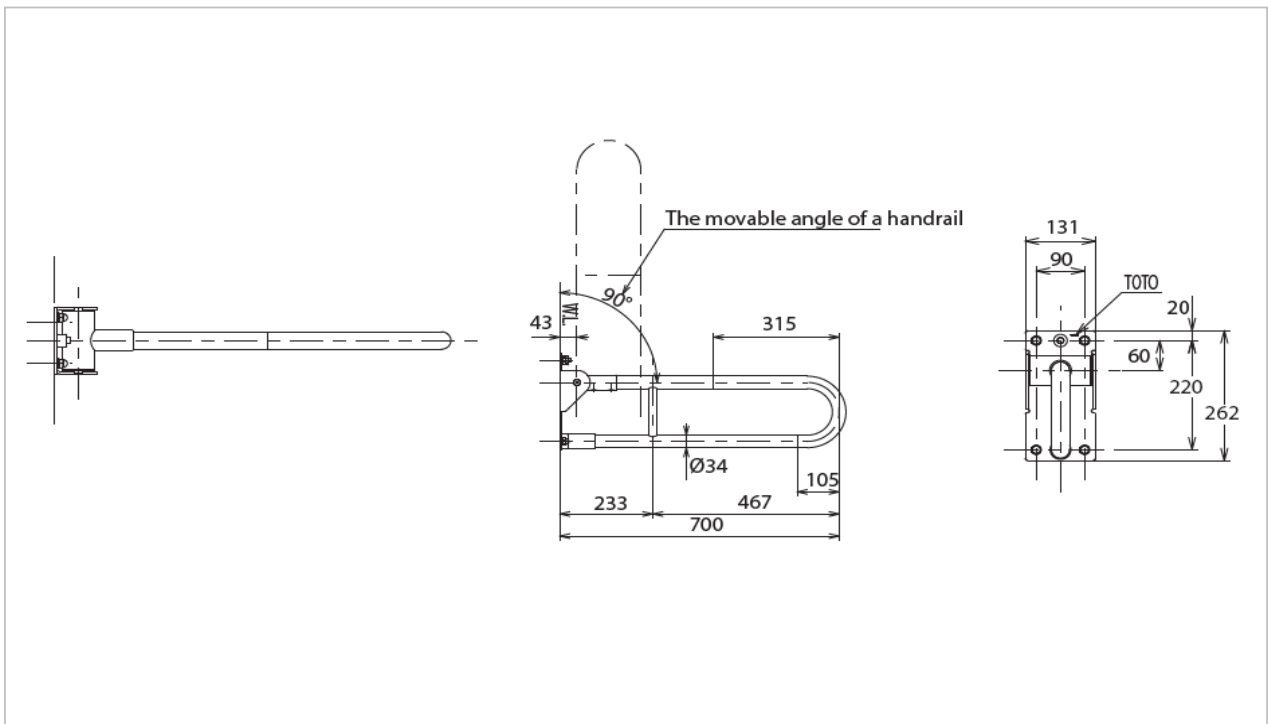

TOTO

BATHROOM ACCESSORY

T114CH7

Barrier Free

Product Features

Multi-Purpose Handrail Lift-up Type
To keep more space, especially,
for people on the wheel chair
will be convenient to approach the toilet
and easily lift it up when they leave.

Size : 700 mm

Suggestion Fittings & Parts

Remark : We reserve the right to change some parts for suitability.

TOTO (THAILAND) CO.,LTD

Bangkok Office : 598 Q House Ploenjit Building., G floor., Ploenchit Rd., Lumpini, Pathumwan, Bangkok. 10330 Thailand