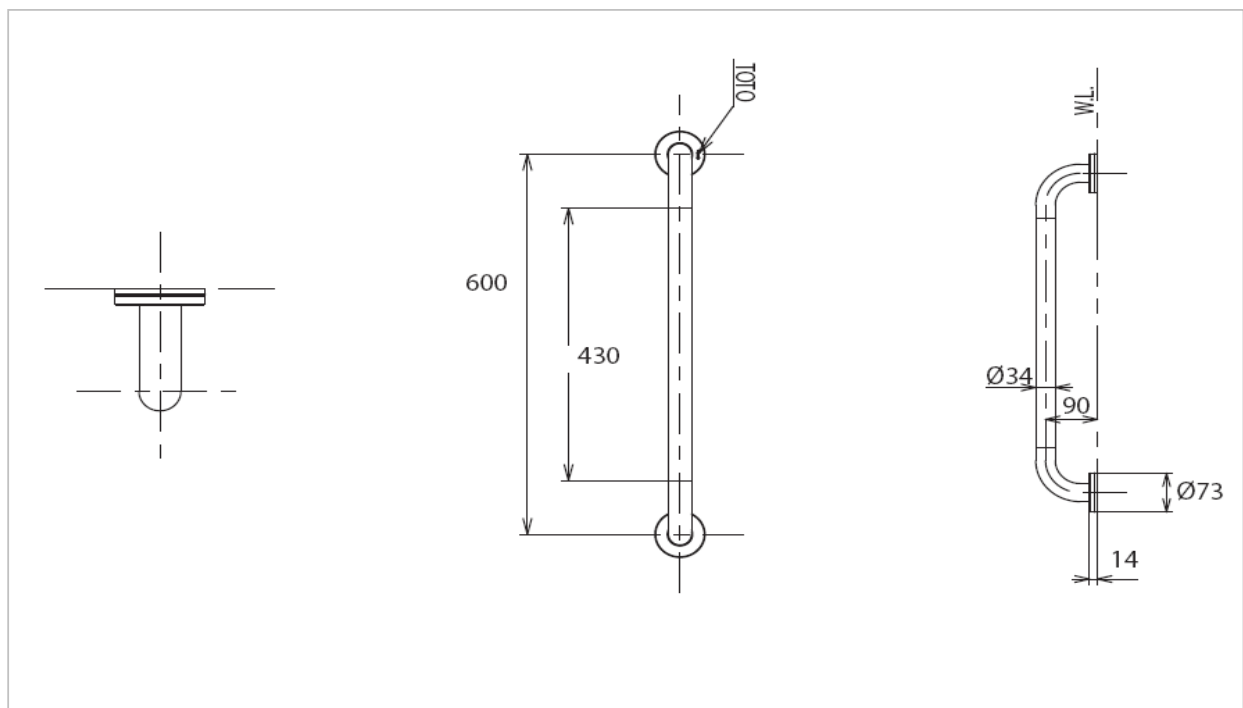

Suggestion Fittings & Parts

Remark : We reserve the right to change some parts for suitability.

TOTO (THAILAND) CO.,LTD

Bangkok Office : 598 Q House Ploenjit Building., G floor., Ploenchit Rd., Lumpini, Pathumwan, Bangkok. 10330 Thailand

Tel : +(66)2-650-9925(AUTO) Fax : +(66)2-650-9923-4

www.toto.co.th