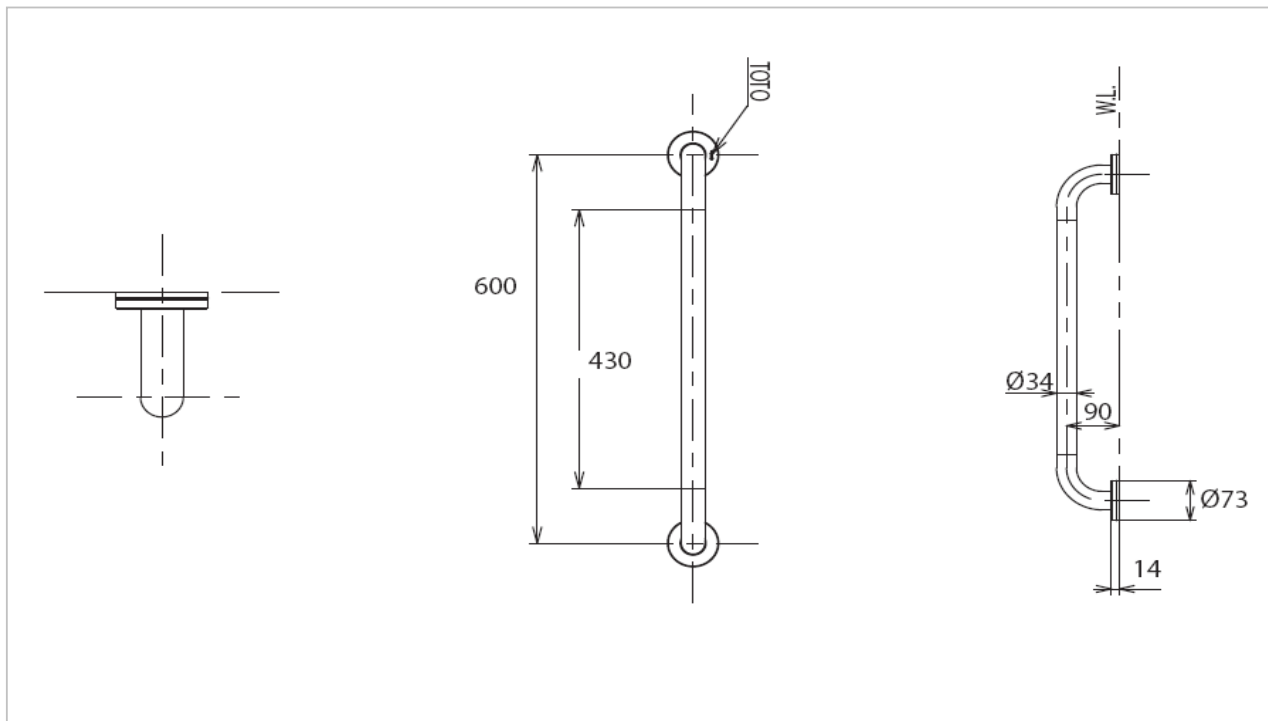

TOTO

BATHROOM ACCESSORY

Barrier Free

T114C4

T114C5

T114C6

T114C8

Product Features

Multi-Purpose Handrail I-Shape
Size : 400 mm

T114C5 Size : 500 mm

T114C6 Size : 600 mm

T114C8 Size : 800 mm

Suggestion Fittings & Parts

Remark : We reserve the right to change some parts for suitability.

TOTO (THAILAND) CO.,LTD