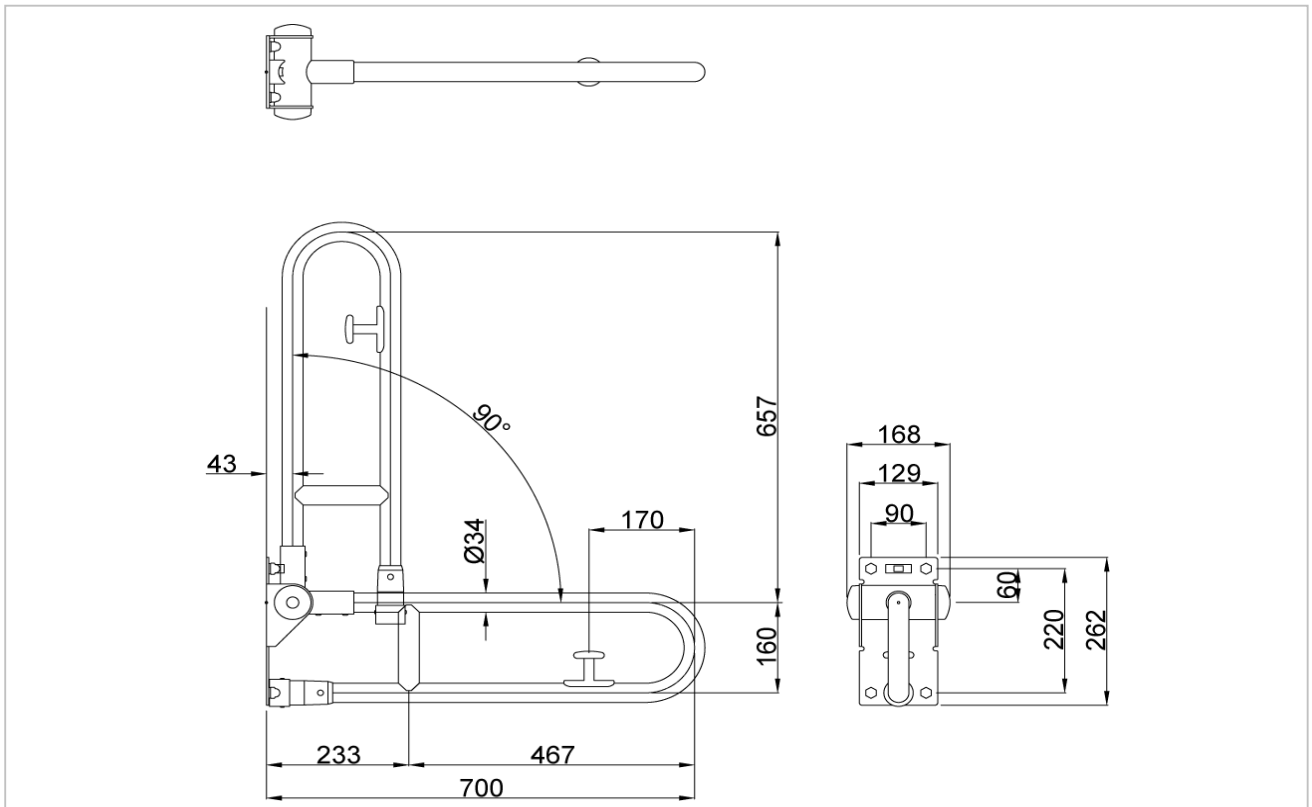

Product Features

T113HK6

Flip Up Type Handrail
Length : 600 mm, Ø 34 mm

T113HK7

Flip Up Type Handrail
Length : 700 mm, Ø 34 mm

T113HK8

Flip Up Type Handrail
Length : 800 mm, Ø 34 mm

Suggestion Fittings & Parts