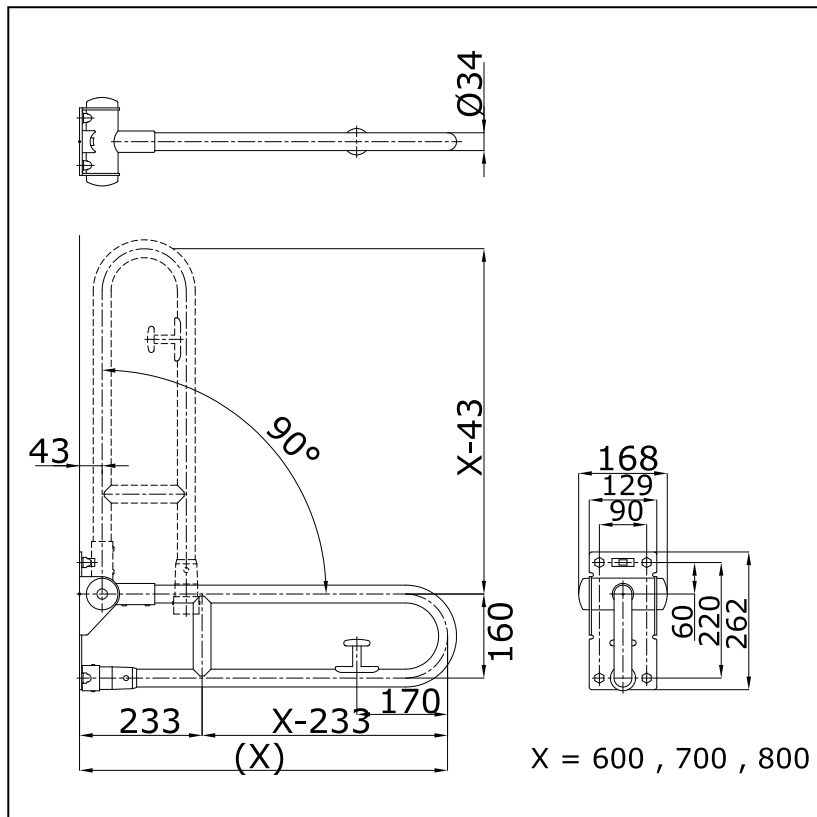

Drawing:

Remarks:

Please result TOTO sales representative for detail.