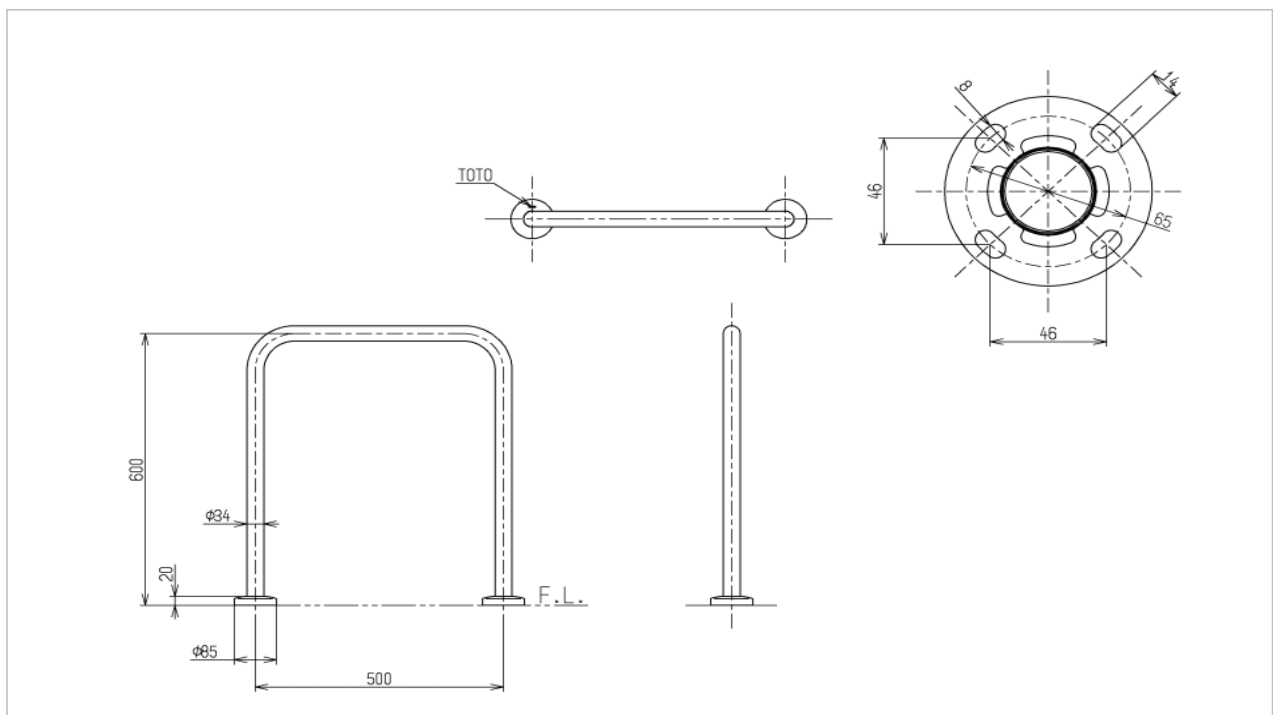

**TOTO**

**ACCESSORIES**

**T113BW1**

*Grab Bar*

Product Features

Suggestion Fittings & Parts

Remark : We reserve the right to change some parts for suitability.

TOTO MANUFACTURING (THAILAND) CO.,LTD