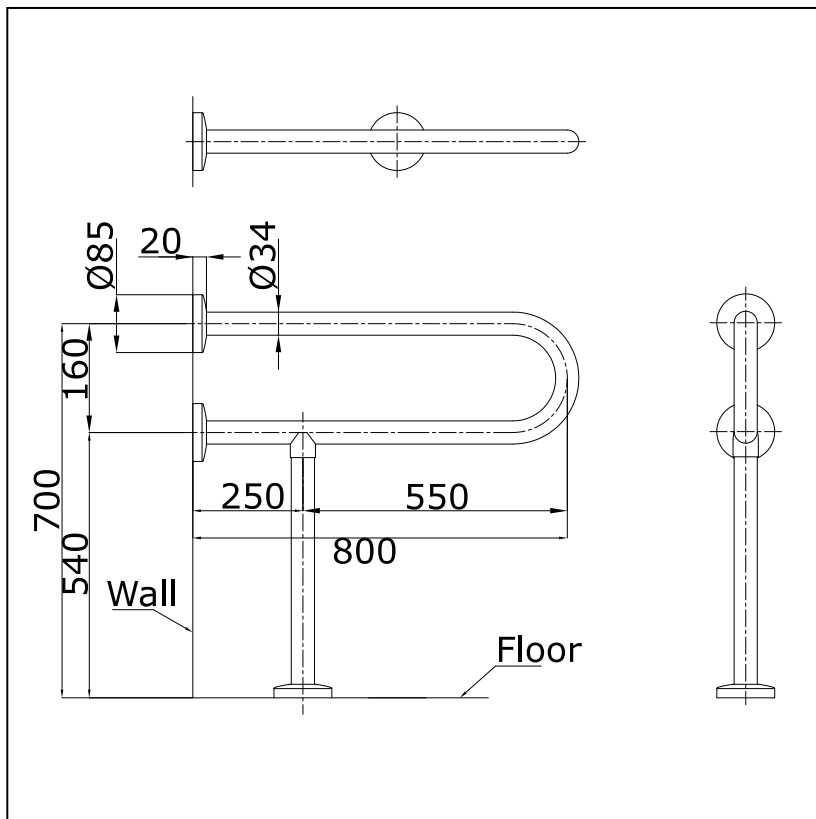

Item number: **T113BP3**

Features

-
-
-

Specifications

Finish : Nickel Chrome
 Material : Brass

Parts description

● T113BP3

Handrail for Lavatory
 (Length : 800 mm, Ø34 mm)

Drawing:

Remarks:

Please result TOTO sales representative for detail.