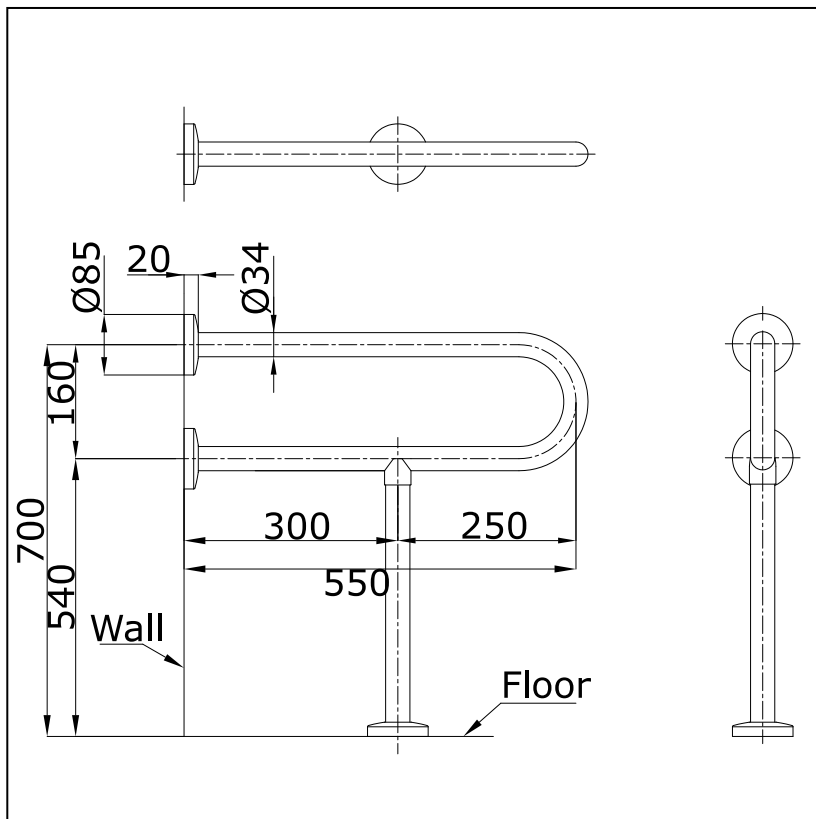

Item number: **T113BP1**

Features

-
-
-

Specifications

Finish : Nickel Chrome
Material : Brass

Parts description

● T113BP1

Handrail for Lavatory
(Length : 550 mm, Ø34 mm)

Drawing:

Remarks:

Please result TOTO sales representative for detail.