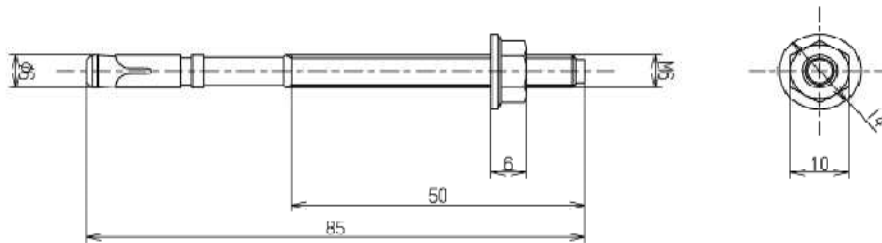

TOTO

ACCESSORIES

T110D3R

Installation Bolt

Product Features

Suggestion Fittings & Parts

Remark : We reserve the right to change some parts for suitability.

TOTO (THAILAND) CO.,LTD