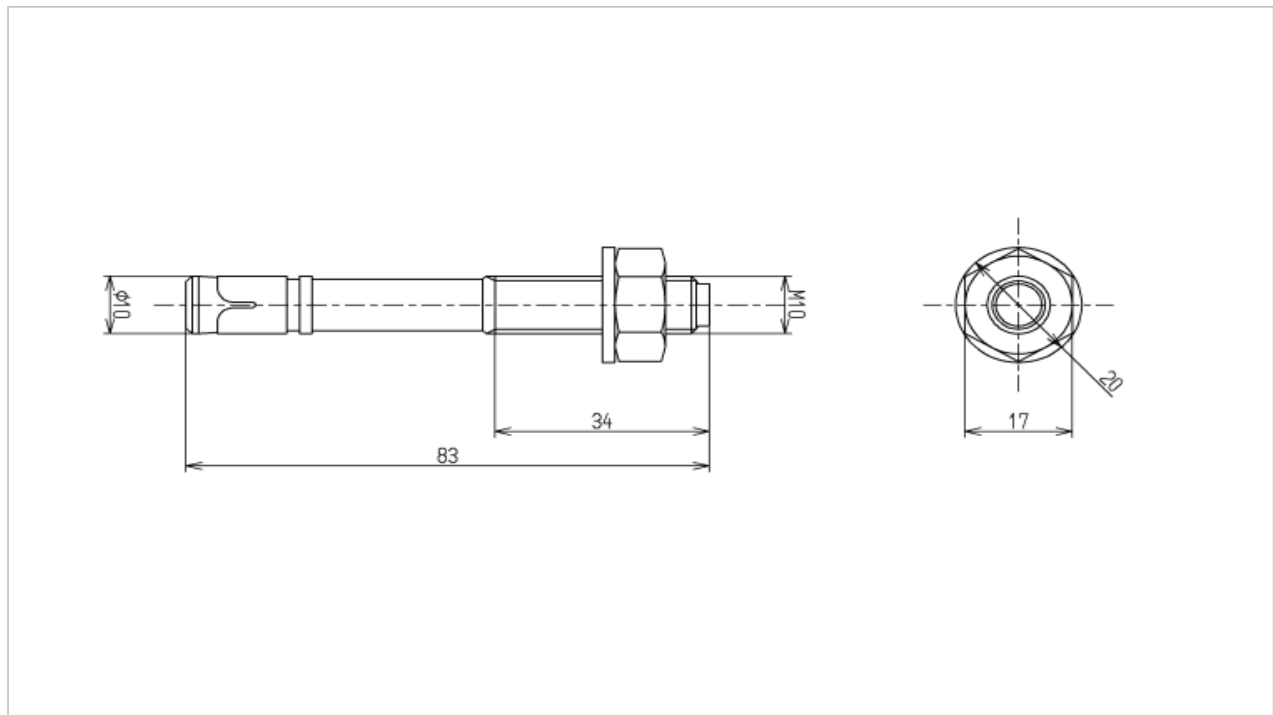

**TOTO**

**ACCESSORIES**

**T110D17S**

*Installation Bolt*

Product Features

Suggestion Fittings & Parts

Remark : We reserve the right to change some parts for suitability.

TOTO (THAILAND) CO.,LTD