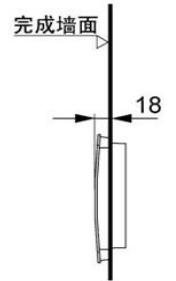

TOTO

FLUSH VALVE

T0023

Toilet Concealed Tank

Suggestion Fittings & Parts

Remark : We reserve the right to change some parts for suitability.

TOTO (THAILAND) CO.,LTD

Bangkok Office : 598 Q House Ploenjit Building., G floor., Ploenchit Rd.,Lumpini, Pathumwan, Bangkok. 10330 Thailand
Tel : +(66)2-650-9925(AUTO) Fax : +(66)2-650-9923-4
www.toto.co.th