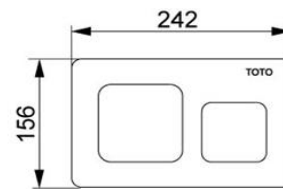

TOTO

FLUSH VALVE

T0023

Toilet Concealed Tank

Suggestion Fittings & Parts

Remark : We reserve the right to change some parts for suitability.

TOTO (THAILAND) CO.,LTD

Bangkok Office : 598 Q House Ploenjit Building., G floor., Ploenchit Rd.,Lumpini, Pathumwan, Bangkok. 10330 Thailand
Tel : +(66)2-650-9925(AUTO) Fax : +(66)2-650-9923-4
www.toto.co.th