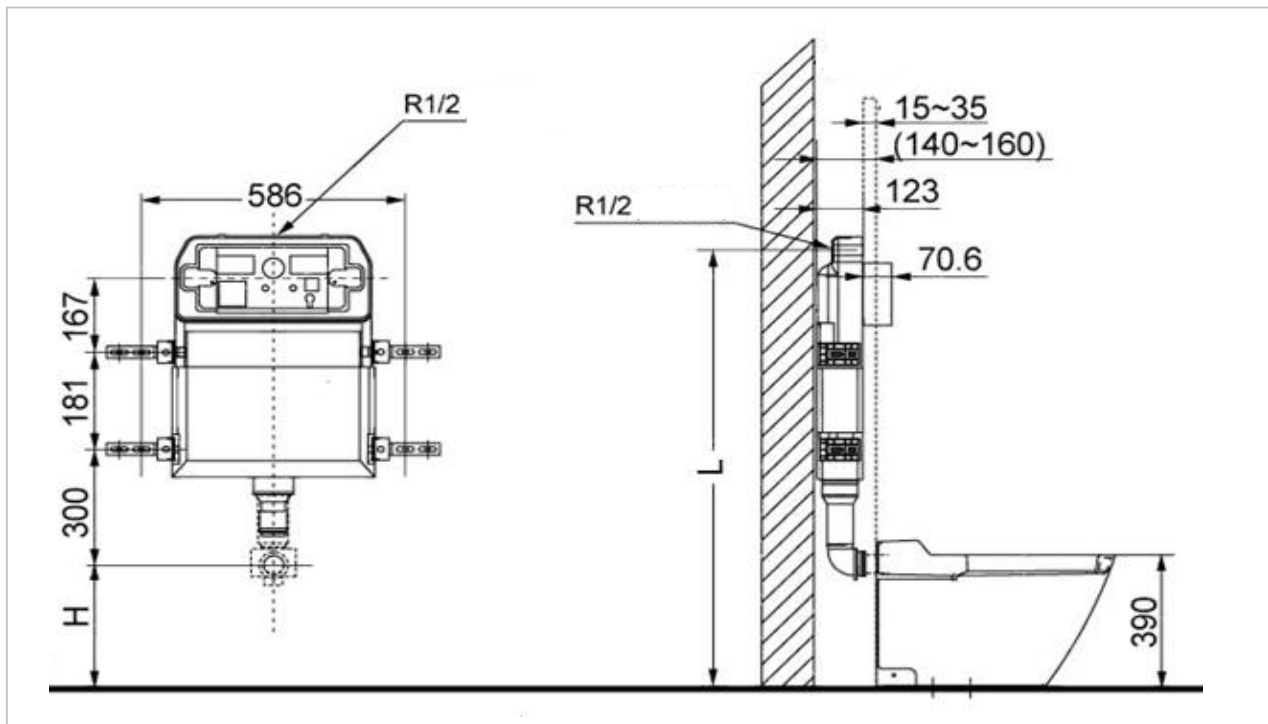

TOTO

FLUSH VALVE

T0023

Toilet Concealed Tank

Suggestion Fittings & Parts

Remark : We reserve the right to change some parts for suitability.

TOTO (THAILAND) CO.,LTD

Bangkok Office : 598 Q House Ploenjit Building., G floor., Ploenchit Rd.,Lumpini, Pathumwan, Bangkok. 10330 Thailand
Tel : +(66)2-650-9925(AUTO) Fax : +(66)2-650-9923-4
www.toto.co.th