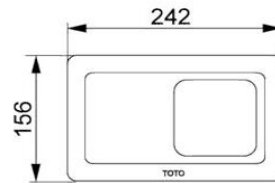

# T0014

Toilet Concealed Tank

Suggestion Fittings & Parts

Remark : We reserve the right to change some parts for suitability.

TOTO (THAILAND) CO.,LTD

Bangkok Office : 598 Q House Ploenjit Building., G floor., Ploenchit Rd., Lumpini, Pathumwan, Bangkok. 10330 Thailand  
Tel : +(66)2-650-9925(AUTO) Fax : +(66)2-650-9923-4  
www.toto.co.th