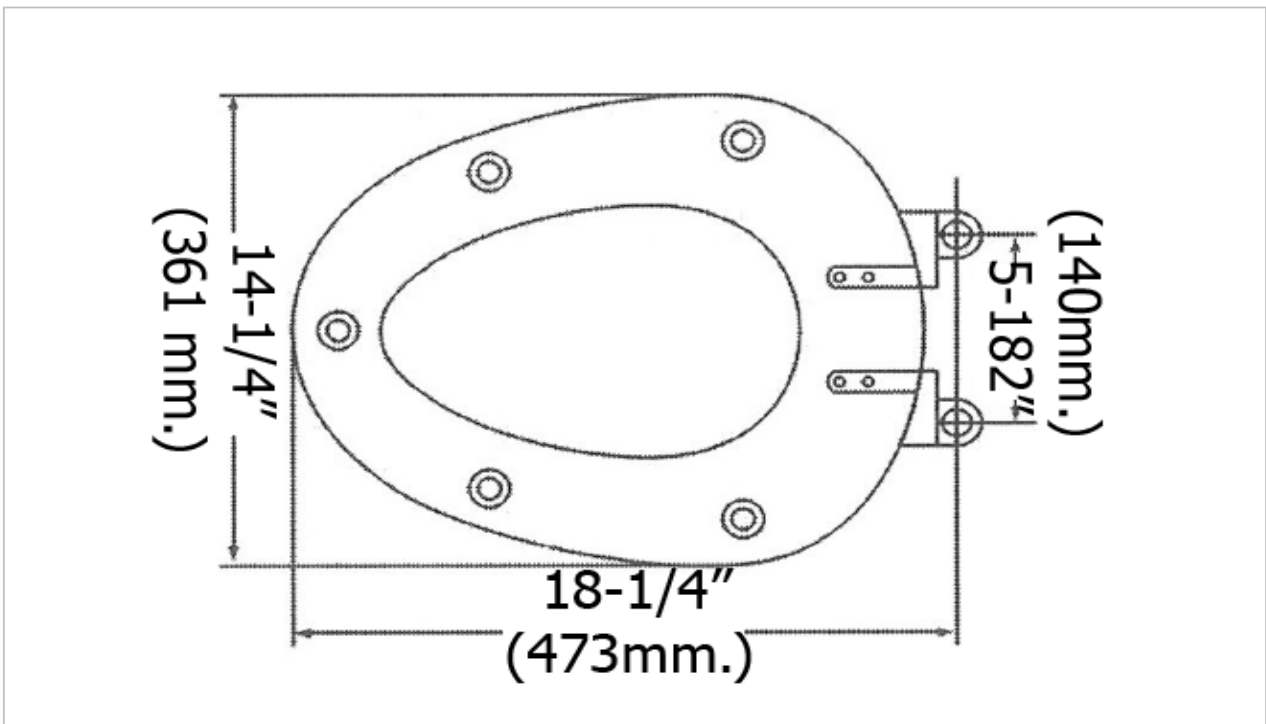

TOTO

OTHERS

SS304

Seat & Cover

Product Features

Soft Close
for NEXUS

Suggestion Fittings & Parts

Remark : We reserve the right to change some parts for suitability.