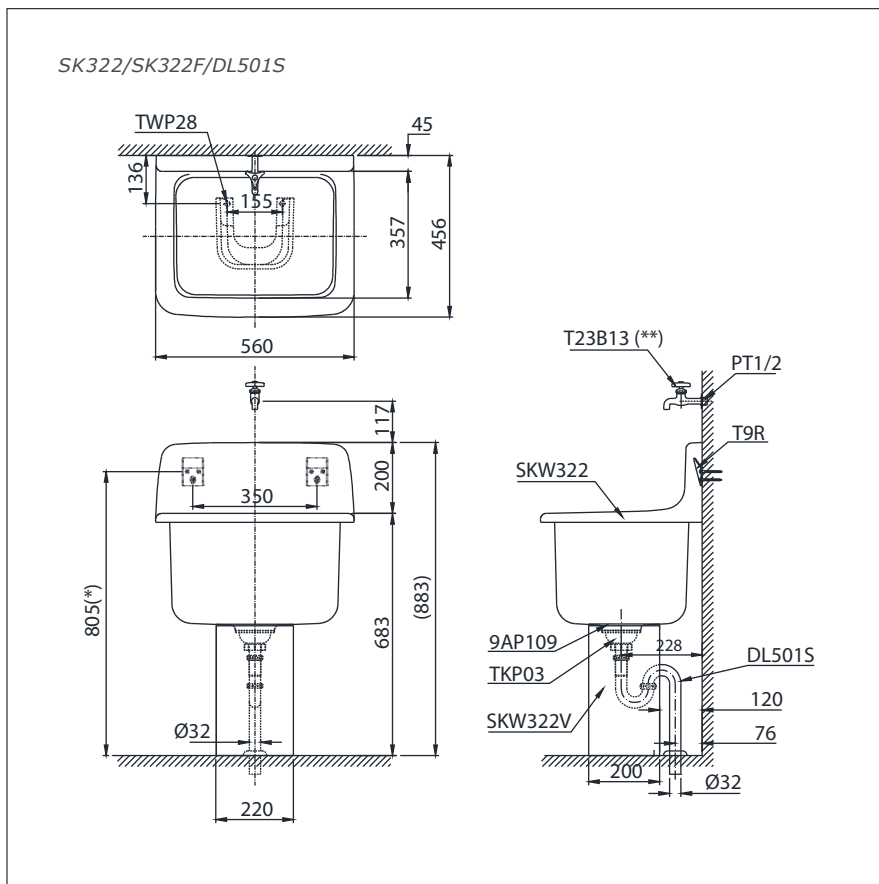

Item number: **SK322/SK322F/DL501S**

Features

- Modern, elegant styling
- Deep, generous service sink for comfortable use
- Full pedestal for easy cleaning

Specifications

Size : 456x560x883 (mm)

Parts description

● SK322F

Pedestal

○ **SKW322FV**

Pedestal Body

○ **9AP109**

Foam Buffer

○ **TWP28**

Screws

● DL501S

S-trap

Lavatory faucet is not included

Service Sink

Drawing:

Colors

White