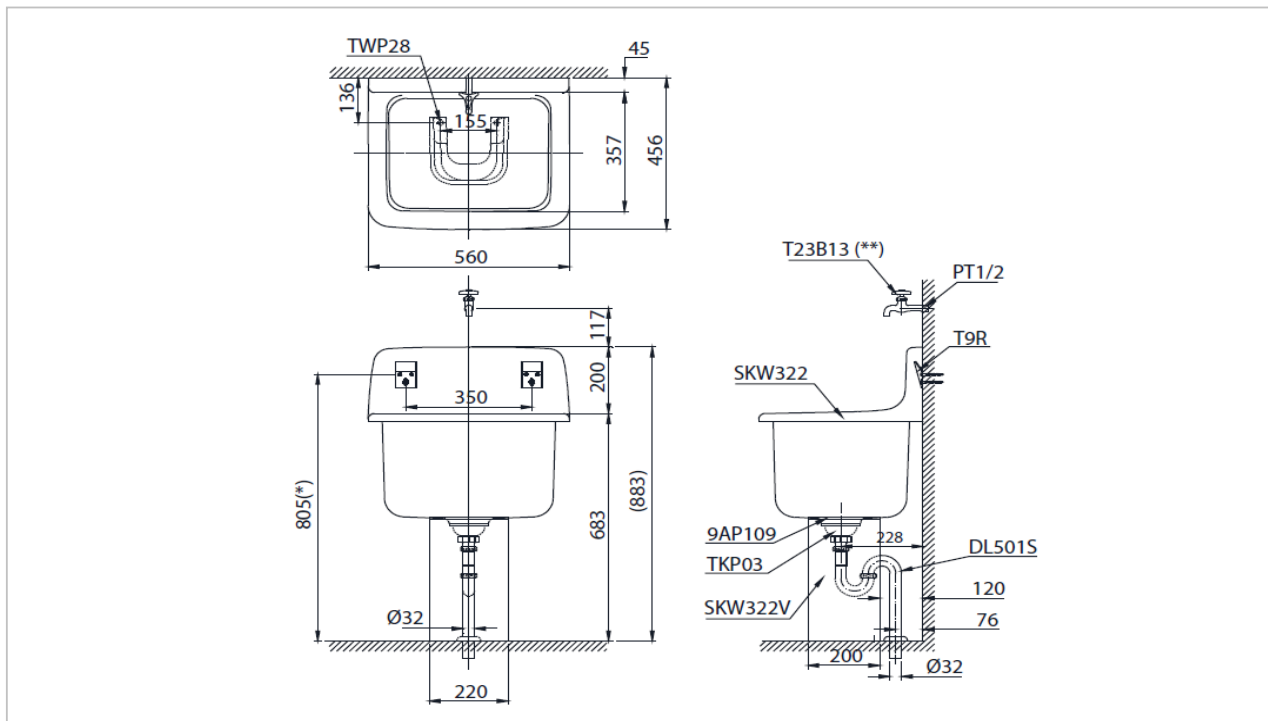

### Product Features

Slop Sink  
Size : 560x456 mm