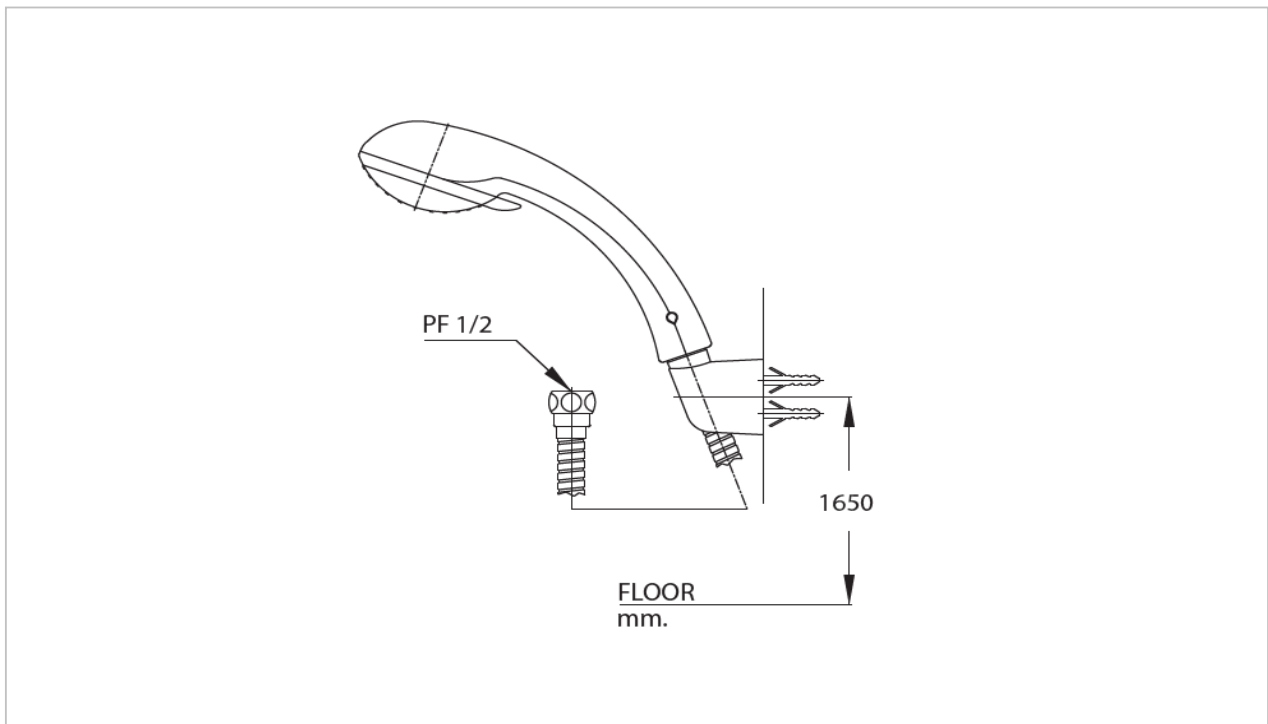

TOTO

FAUCET&SHOWER

S905(HM)

Hand Shower

Product Features

Hand Shower (3 Function)

Suggestion Fittings & Parts

Remark : We reserve the right to change some parts for suitability.