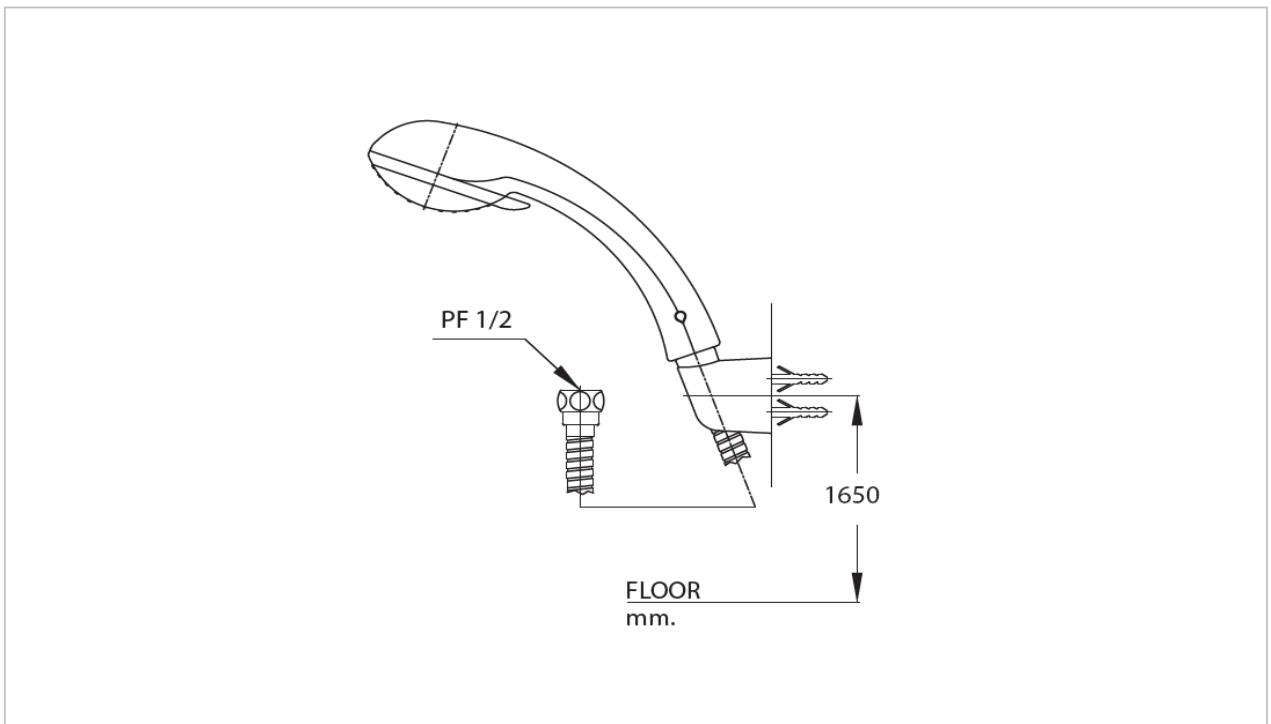

**TOTO**

**FAUCET&SHOWER**

**S904**

*Hand Shower*

**Product Features**

Hand Shower (2 Function)

**Suggestion Fittings & Parts**

Remark : We reserve the right to change some parts for suitability.