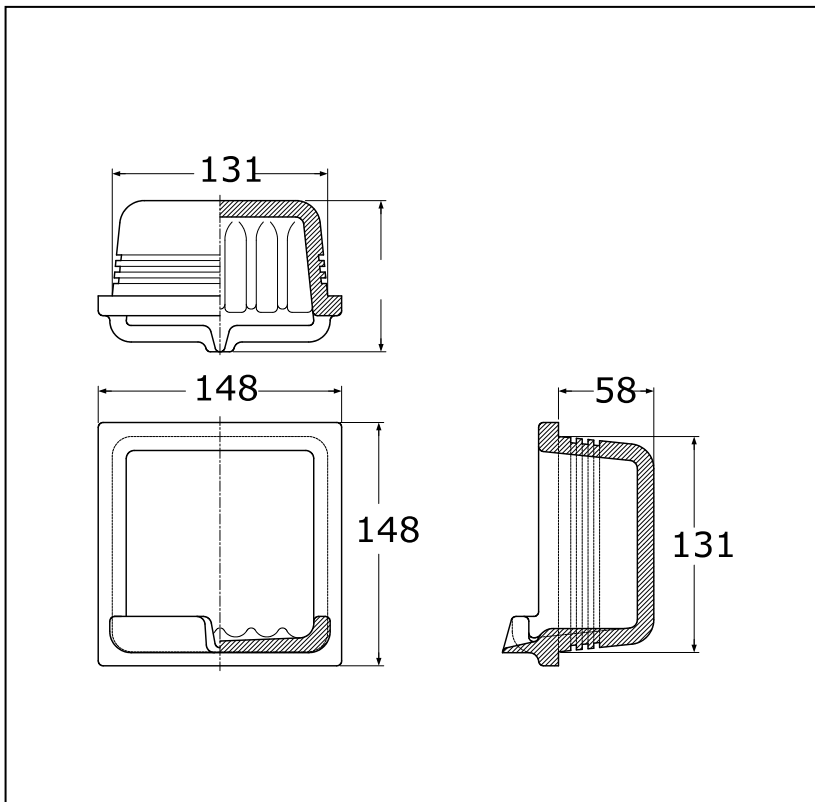

Item number: S6N Bathroom Accessories

Features

- Simple installation, easy to use

Specifications

Finish : Lime
Material : Lime

Parts description

- **S6N**
Recessed Soap Holder
(Size : 148W x 148D x 58H mm)

Drawing: