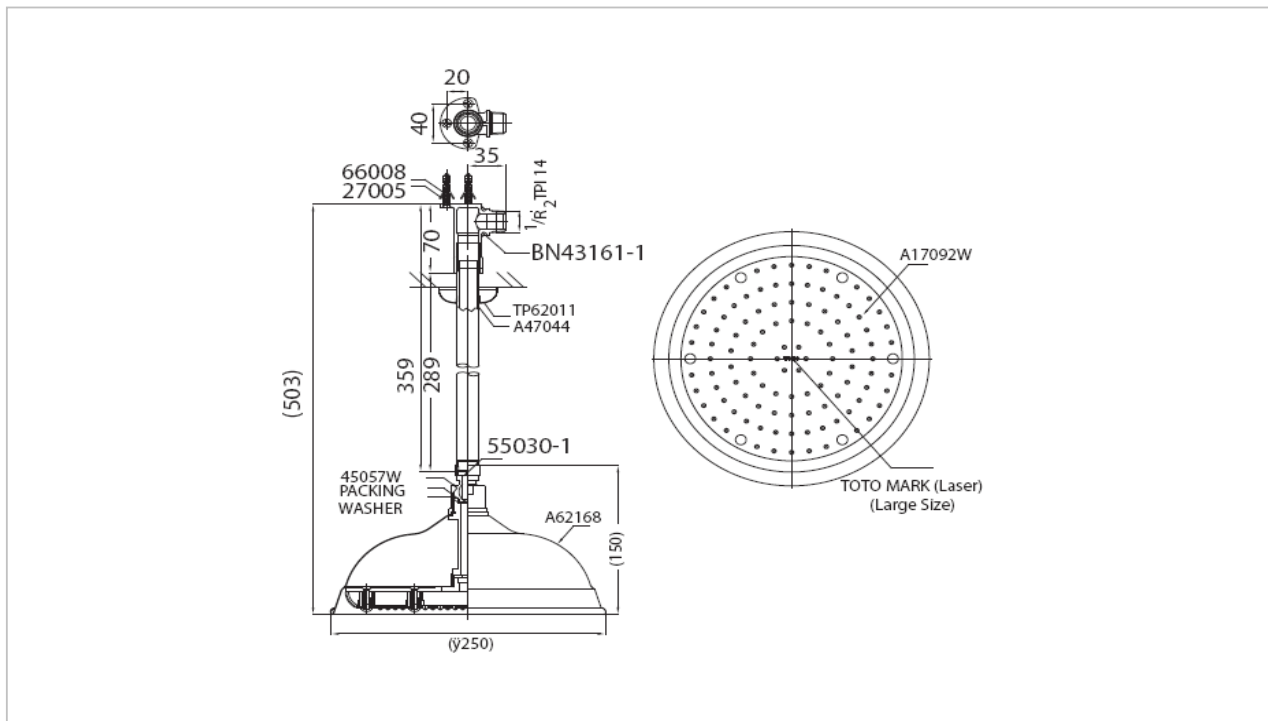

Fixed Shower

Product Features

Ceiling Type Fixed Shower
Water Pressure: 1-2 Bar (0.1Mpa - 0.2 Mpa)

Suggestion Fittings & Parts

Remark : We reserve the right to change some parts for suitability.

TOTO (THAILAND) CO.,LTD