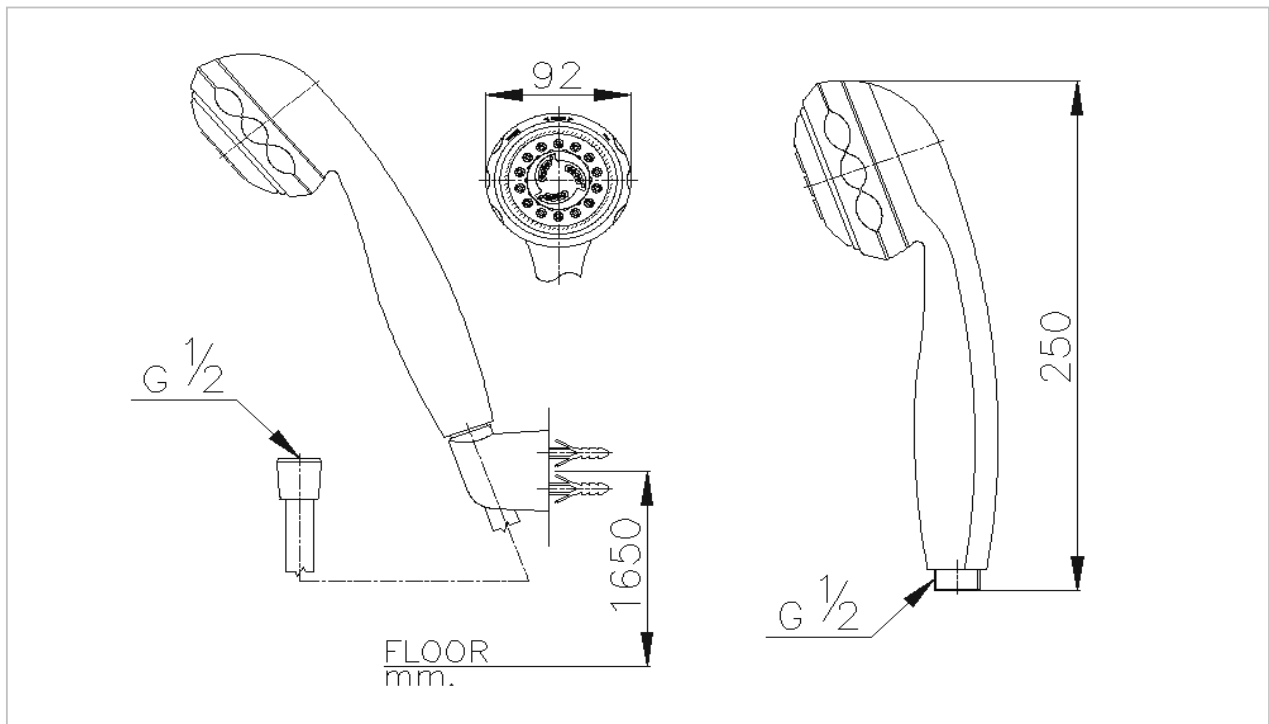

TOTO

FAUCET&SHOWER

S65(HM)

Hand Shower

Product Features

Hand Shower (3 Function)

Suggestion Fittings & Parts

Remark : We reserve the right to change some parts for suitability.