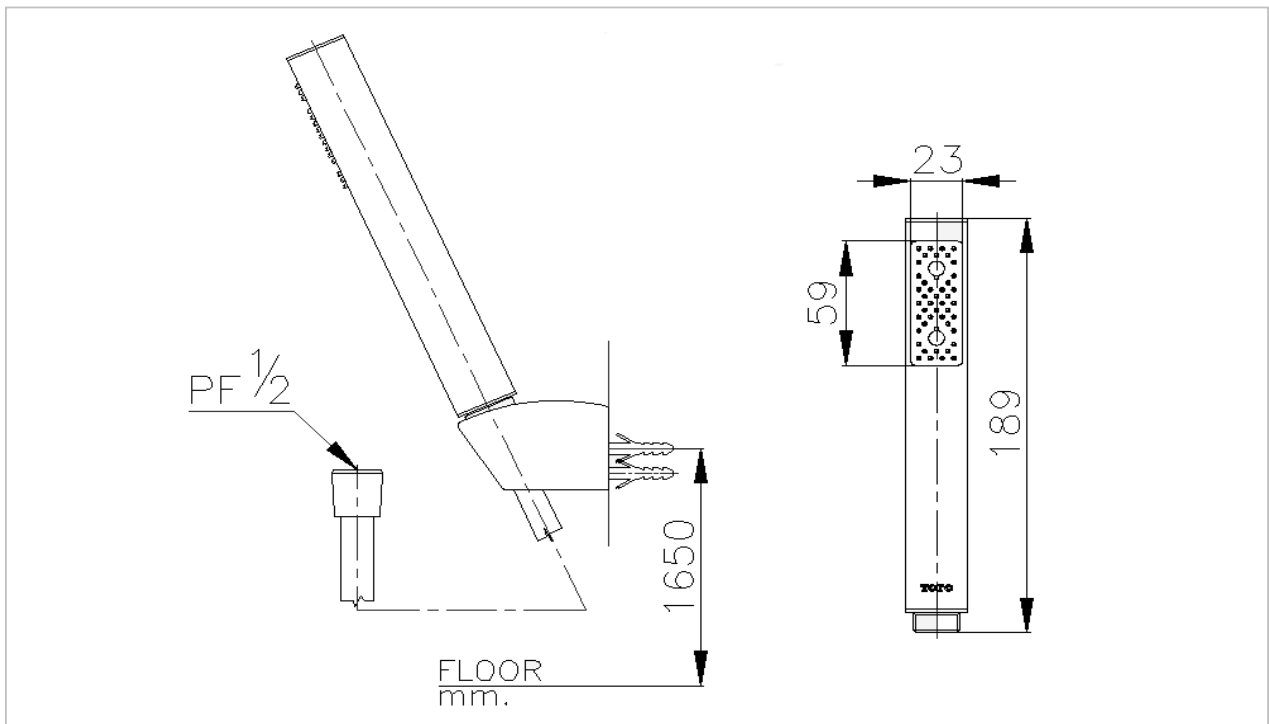

**TOTO**

**FAUCET&SHOWER**

**S57(HM)**

*Hand Shower*

**Product Features**

Hand Shower ( 1 Function )

**Suggestion Fittings & Parts**

Remark : We reserve the right to change some parts for suitability.