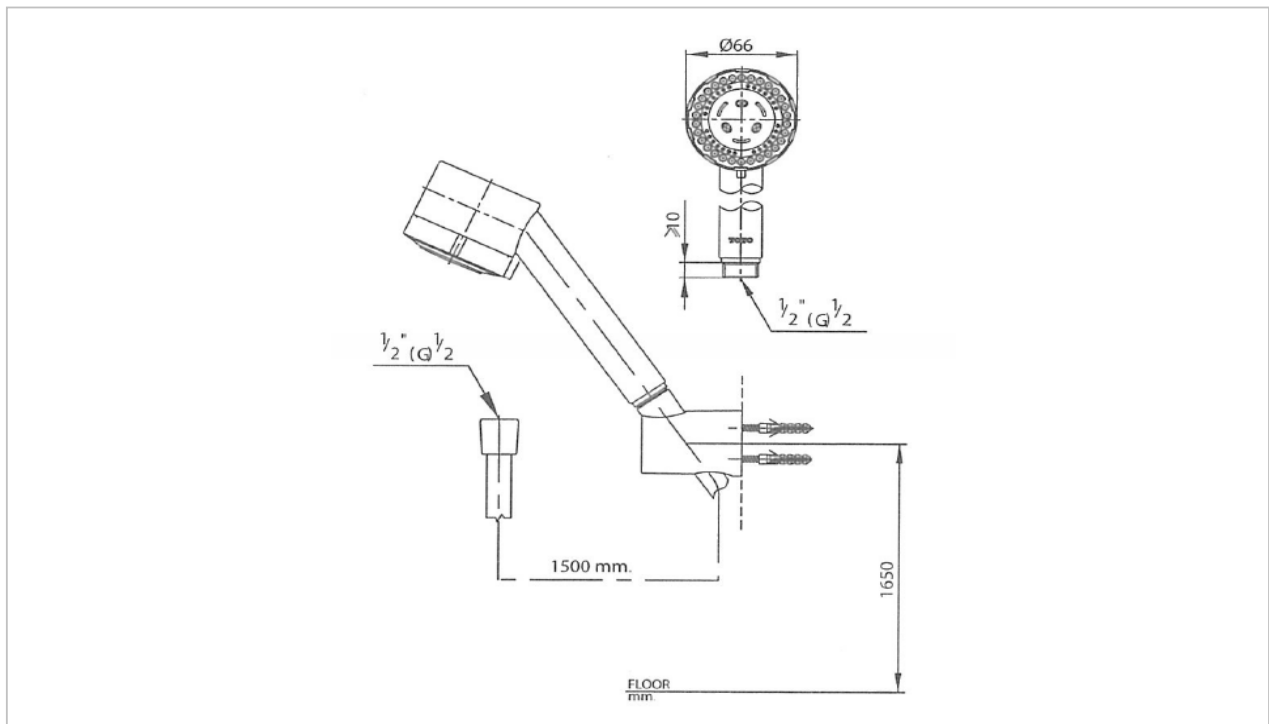

**TOTO**

**FAUCET&SHOWER**

**S54(HM)**

*Hand Shower*

Product Features

Hand Shower 3 Function

Suggestion Fittings & Parts

Remark : We reserve the right to change some parts for suitability.