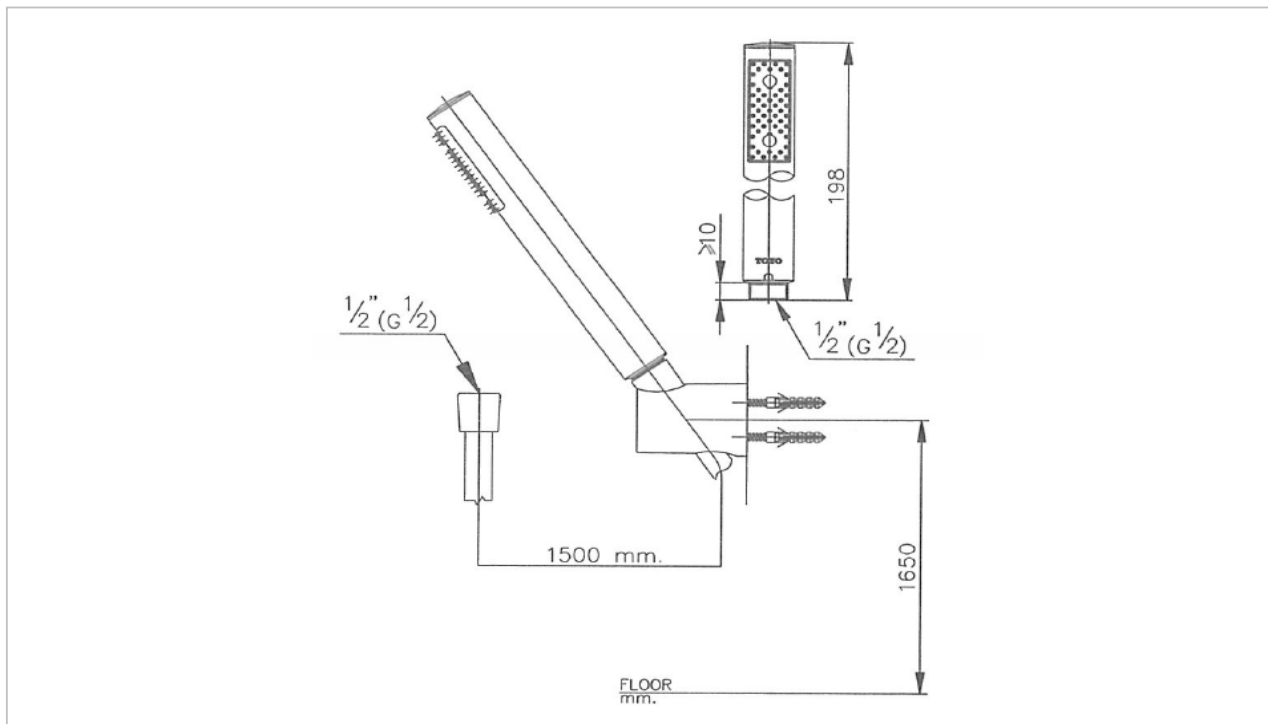

TOTO

OTHERS

S53(HM)

Hand Shower

Product Features

Hand Shower 1 Function

Suggestion Fittings & Parts

Remark : We reserve the right to change some parts for suitability.