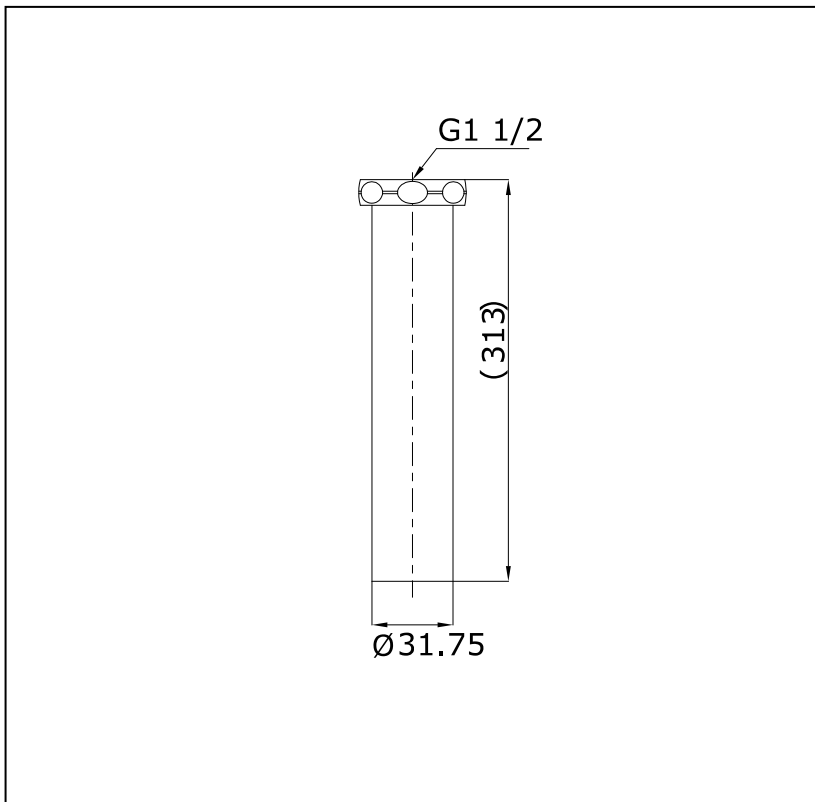

Item number: S411-1 Supplementary Fittings

Features

- Simple installation, easy to use

Specifications

Finish : Nickel Chrome
Material : Brass

Parts description

- **S411-1**
  Waste Connector

Drawing:

Remarks:

Please consult TOTO sales representative for detail.